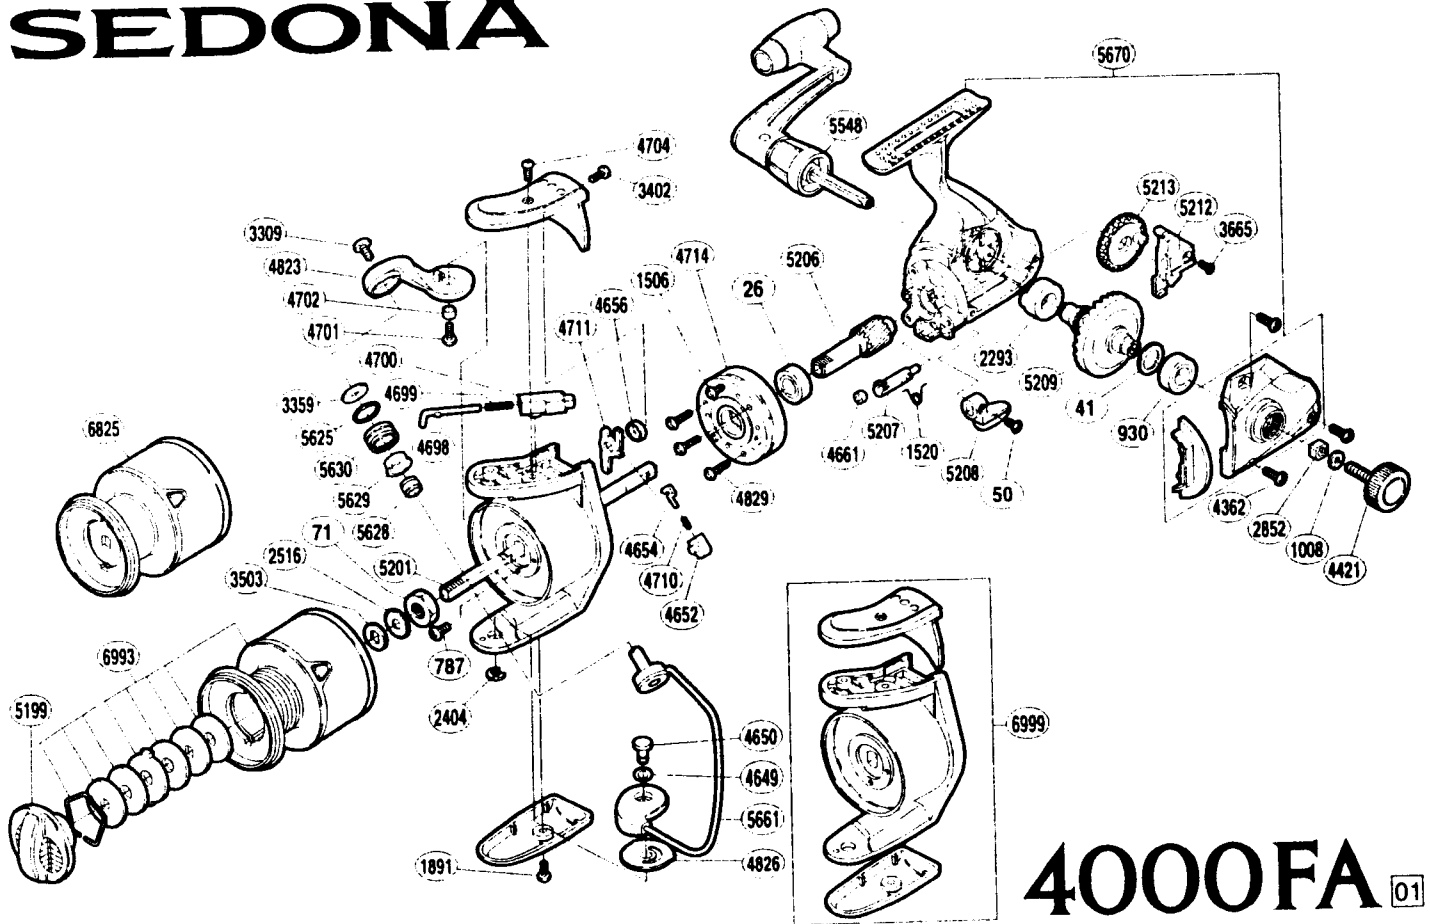

# SEDONA

## 4000FA 01

RD No.	PARTS NAMES	RD No.	PARTS NAMES	RD No.	PARTS NAMES
0026	Ball Bearing	4362	Side Cover Screw	4829	Roller Clutch Screw
0041	Drive Gear Washer	4421	Handle Screw Cap	5199	Drag Knob
0050	Anti-Reverse Lever Screw	4649	Spacer	5201	Main Shaft
0071	Rotor Nut	4650	Bail Hold Support Shaft	5206	Pinion Gear
0787	Nut Lock Screw	4652	Lever Spring Guide (B)	5207	Anti-Reverse Cam
0930	Ball Bearing	4654	Lever Spring Guide (A)	5208	Anti-Reverse Lever
1008	Handle Lock Washer	4656	Trip Lever Spacer	5209	Drive Gear
1506	Clutch Cover Screw	4661	Anti-Reverse Cam Ring	5212	Oscillating Slider
1520	Anti-Reverse Cam Spring	4698	Bail Spring Guide (A)	5213	Oscillating Gear
1891	Bail Hold Support Guard Screw	4699	Bail Spring	5548	Handle Assembly
2293	Drive Gear Bushing	4700	Bail Spring Guide (B)	5625	Line Roller Spacer
2404	"E" Lock	4701	Bail Arm Screw	5628	Line Roller Collar
2516	Spool Support	4702	Bail Arm Bushing	5629	Line Roller Bushing
2852	Handle Screw Lock	4704	Bail Spring Cover Screw (large)	5630	Line Roller
3309	Line Roller Screw	4710	Lever Spring	5661	Bail Assembly
3359	Line Roller Washer	4711	Bail Trip Lever	5670	Body Assembly
3402	Bail Spring Cover Screw (small)	4714	Roller Clutch Assembly	6825	Spool Assembly (graphite)
3503	Spool Washer	4823	Bail Arm	6993	Spool Assembly (aluminum)
3665	Slider Retainer Screw	4826	Bail Hold Support Spacer	6999	Rotor Assembly