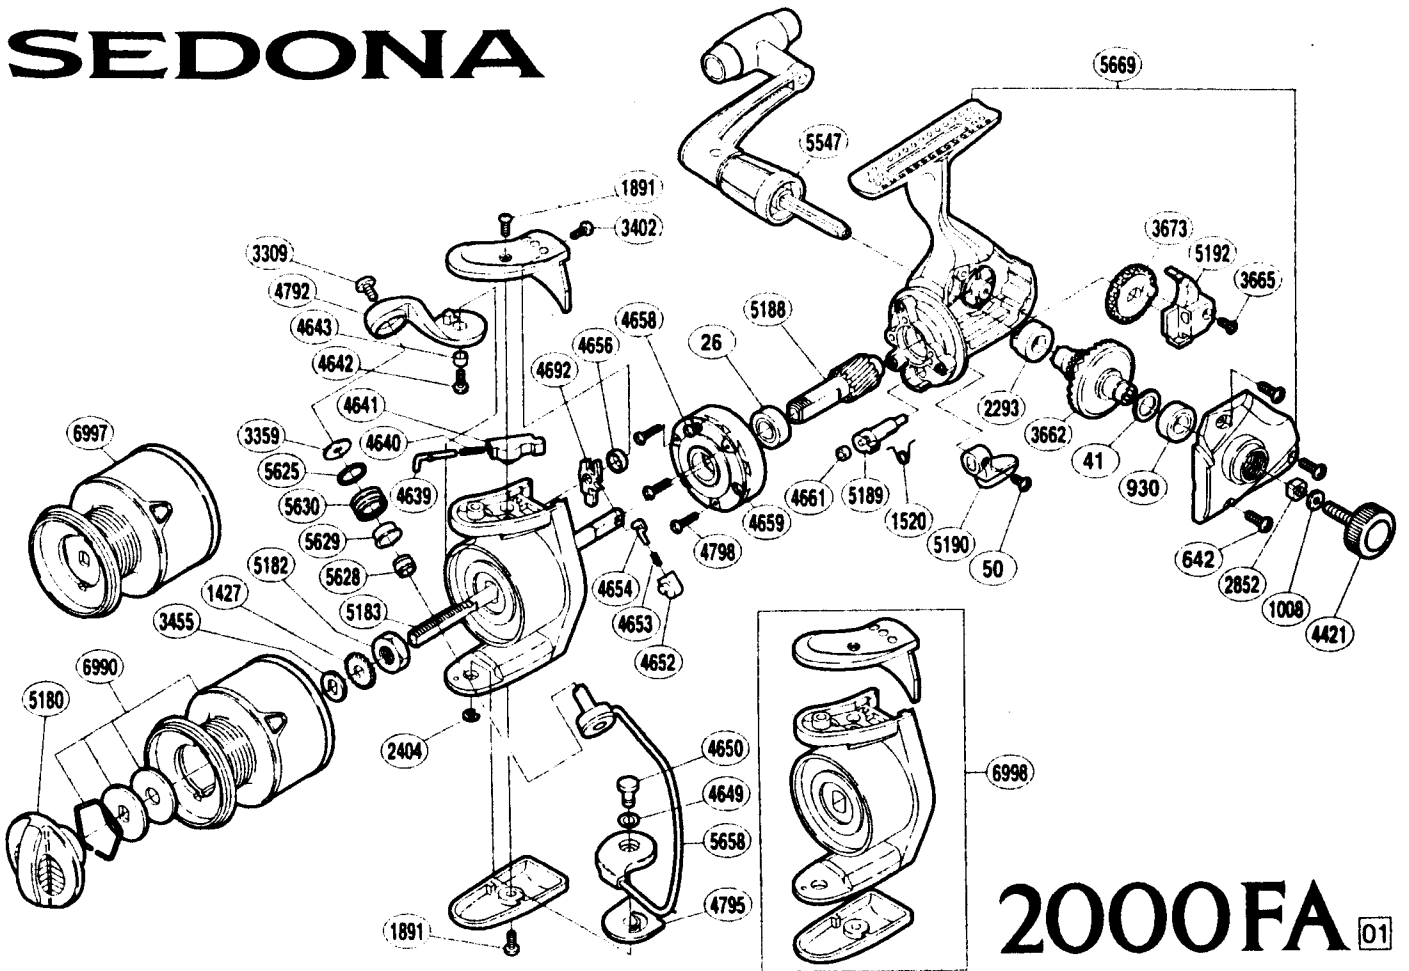

SEDONA

2000FA 01

RD No.	PARTS NAMES	RD No.	PARTS NAMES	RD No.	PARTS NAMES
0026	Ball Bearing	4421	Handle Screw Cap	5180	Drag Knob
0041	Drive Gear Washer	4639	Bail Spring Guide (A)	5182	Rotor Nut
0050	Anti-Reverse Lever Screw	4640	Bail Spring	5183	Main Shaft
0642	Side Cover Screw	4641	Bail Spring Guide (B)	5188	Pinion Gear
0930	Ball Bearing	4642	Bail Arm Screw	5189	Anti-Reverse Cam
1008	Handle Lock Washer	4643	Bail Arm Bushing	5190	Anti-Reverse Lever
1427	Spool Support	4649	Spacer	5192	Oscillating Slider
1520	Anti-Reverse Cam Spring	4650	Bail Hold Support Shaft	5547	Handle Assembly
1891	Multi-Purpose Screw	4652	Lever Spring Guide (B)	5625	Line Roller Spacer
2293	Drive Gear Bushing	4653	Lever Spring	5628	Line Roller Collar
2404	"E" Lock	4654	Lever Spring Guide (A)	5629	Line Roller Bushing
2852	Handle Screw Lock	4656	Trip Lever Spacer	5630	Line Roller
3309	Line Roller Screw	4658	Clutch Cover Screw	5658	Bail Assembly
3359	Line Roller Washer	4659	Roller Clutch Assembly	5669	Body Assembly
3402	Bail Spring Cover. Screw (small)	4661	Anti-Reverse Cam Ring	6990	Spool Assembly (aluminum)
3455	Spool Washer	4692	Bail Trip Lever	6997	Spool Assembly (graphite)
3662	Drive Gear	4792	Bail Arm	6998	Rotor Assembly
3665	Slider Retainer Screw	4795	Bail Hold Support Spacer		
3673	Oscillating Gear	4798	Roller Clutch Screw		