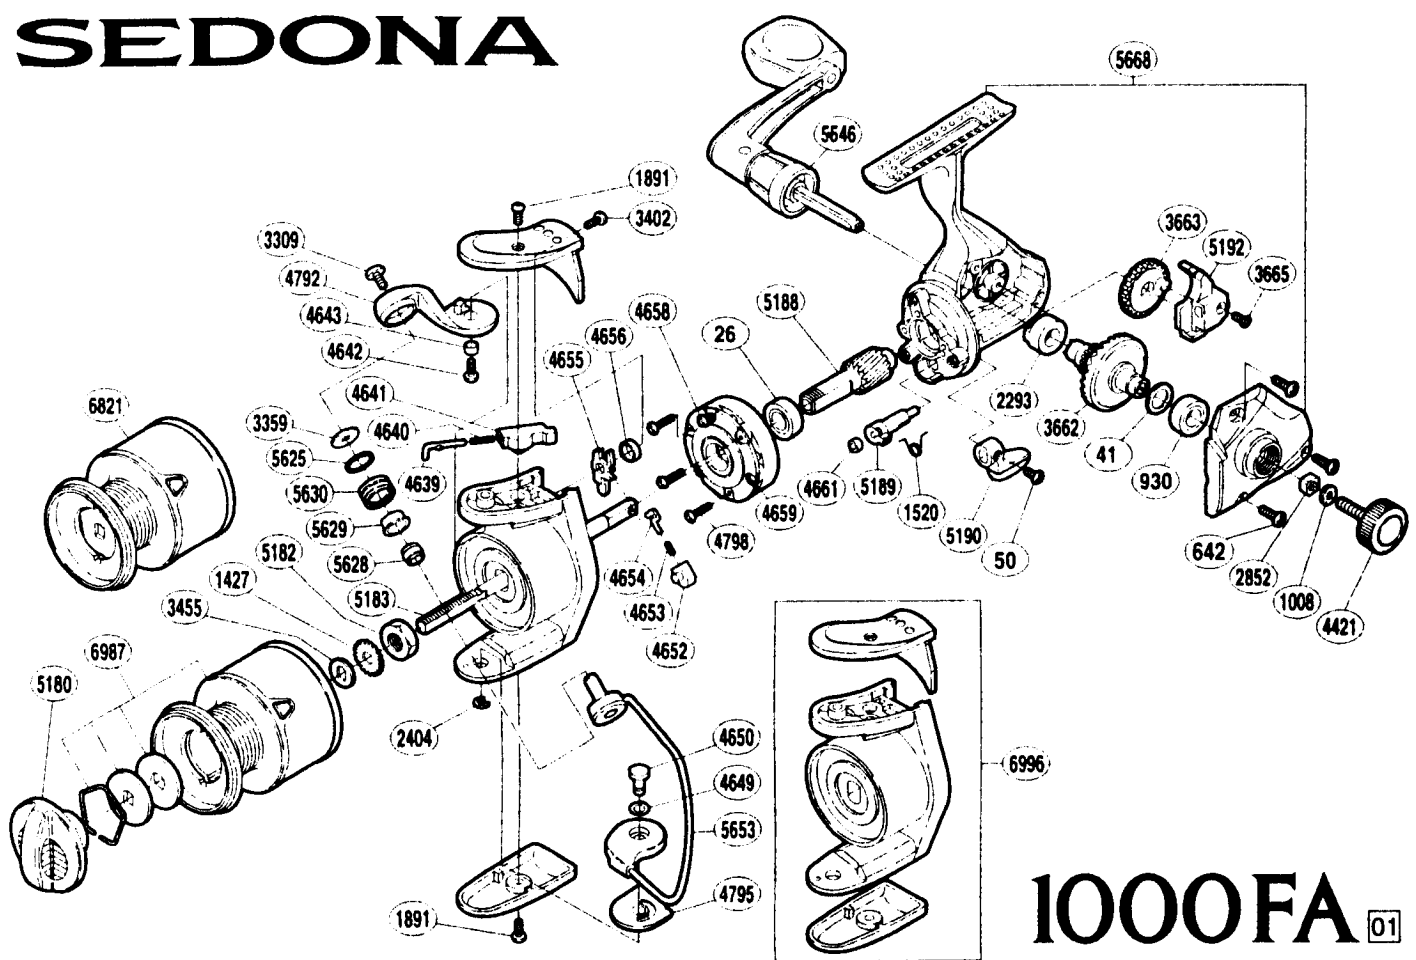

SEDONA

1000FA 01

RD No.	PARTS NAMES	RD No.	PARTS NAMES	RD No.	PARTS NAMES
0026	Ball Bearing	4421	Handle Screw Cap	5180	Drag Knob
0041	Drive Gear Washer	4639	Bail Spring Guide (A)	5182	Rotor Nut
0050	Anti-Reverse Lever Screw	4640	Bail Spring	5183	Main Shaft
0642	Side Cover Screw	4641	Bail Spring Guide (B)	5188	Pinion Gear
0930	Ball Bearing	4642	Bail Arm Screw	5189	Anti-Reverse Cam
1008	Handle Lock Washer	4643	Bail Arm Bushing	5190	Anti-Reverse Lever
1427	Spool Support	4649	Spacer	5192	Oscillating Slider
1520	Anti-Reverse Cam Spring	4650	Bail Hold Support Shaft	5546	Handle Assembly
1891	Multi-Purpose Screw	4652	Lever Spring Guide (B)	5625	Line Roller Spacer
2293	Drive Gear Bushing	4653	Lever Spring	5628	Line Roller Collar
2404	"E" Lock	4654	Lever Spring Guide (A)	5629	Line Roller Bushing
2852	Handle Screw Lock	4655	Bail Trip Lever	5630	Line Roller
3309	Line Roller Screw	4656	Trip Lever Spacer	5653	Bail Assembly
3359	Line Roller Washer	4658	Clutch Cover Screw	5668	Body Assembly
3402	Bail Spring Cover Screw (small)	4659	Roller Clutch Assembly	6821	Spool Assembly (graphite)
3455	Spool Washer	4661	Anti-Reverse Cam Ring	6987	Spool Assembly (aluminum)
3662	Drive Gear	4792	Bail Arm	6996	Rotor Assembly
3663	Oscillating Gear	4795	Bail Hold Support Spacer		
3665	Slider Retainer Screw	4798	Roller Clutch Screw		

(120706)