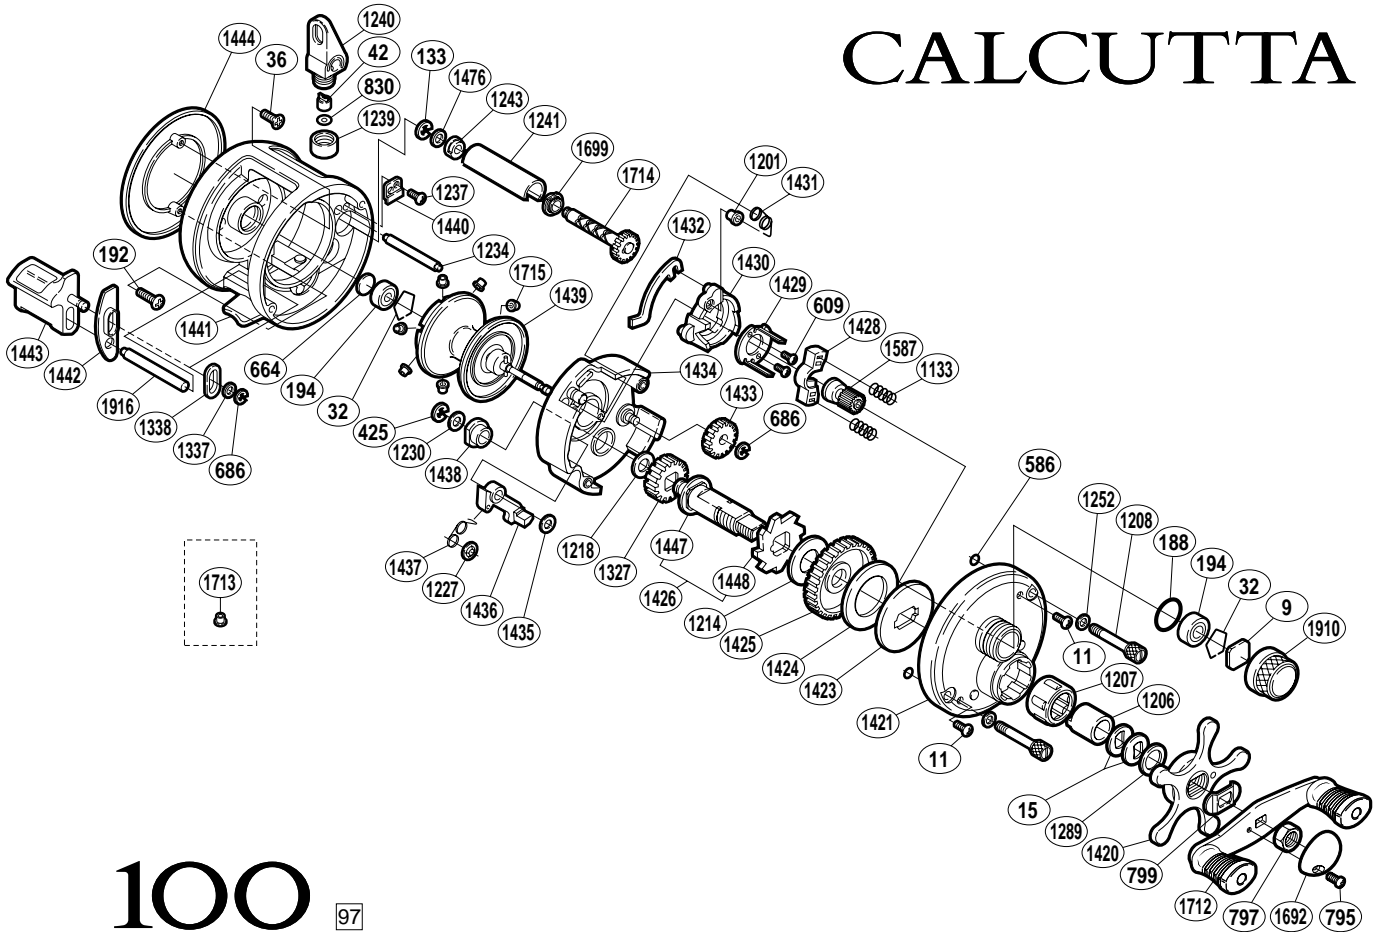

CALCUTTA

100 97

1997-10-7

BNT No.	PARTS NAMES	BNT No.	PARTS NAMES	BNT No.	PARTS NAMES
0009	Cast Control Spacer	1227	Clutch Pawl Spring Retainer	1435	Clutch Pawl Spacer
0011	Right Side Plate Screw	1230	Drive Shaft Spacer	1436	Clutch Pawl
0015	Drag Spring Washer	1234	Level Wind Guide	1437	Clutch Pawl Spring
0032	Bearing Retainer	1237	Worm Bushing (A) Retainer Screw	1438	Drive Shaft Bushing
0036	Left Side Plate Screw	1239	Pawl Cap	1439	Spool Assembly
0042	Line Guide Pawl	1240	Line Guide	1440	Worm Bushing (A) Retainer
0133	Worm Shaft Retainer	1241	Level Wind Guard	1441	One-Piece Frame
0188	"O" Ring	1243	Worm Bushing (B)	1442	Clutch Bar Guide (B)
0192	Left Side Plate Screw	1252	Right Side Plate Bolt Washer	1443	Quick-Fire Clutch Bar
0194	Ball Bearing	1289	Star Drag Spacer	1444	Left Side Plate
0425	"E" Lock	1327	Idle Gear	1447	Drive Shaft
0586	Bolt Retainer	1337	Clutch Bar Support Spacer	1448	Anti-Reverse Ratchet
0609	Clutch Cam Screw	1338	Clutch Bar Guide (A)	1476	Worm Shaft Spacer
0664	Spacer (B)	1420	Star Drag	1587	Pinion Gear
0686	Idle Gear (B) Retainer	1421	Right Side Plate	1692	Handle Nut Plate
0795	Handle Nut Plate Screw	1423	Key Washer	1699	Worm Bushing (A)
0797	Handle Nut	1424	Drag Washer (C)	1712	Handle Assembly
0799	Friction Washer	1425	Drive Gear	1714	Worm Shaft
0830	Spacer (optional)	1426	Drive Shaft	1715	Brake Collar (red)
1133	Yoke Spring	1428	Yoke	1910	Cast Control Cap
1201	Retractor Spring Collar	1429	Clutch Cam Retainer	1916	Clutch Bar Support
1206	Roller Clutch Inner Tube	1430	Clutch Cam		
1207	Roller Clutch Bearing	1431	Retractor Spring		
1208	Right Side Plate Bolt	1432	Clutch Plate		
1214	Drag Washer (A)	1433	Idle Gear (B)		
1218	Idle Gear (A) Spacer	1434	Set Plate	1713	Brake Collar (green)

(041224)