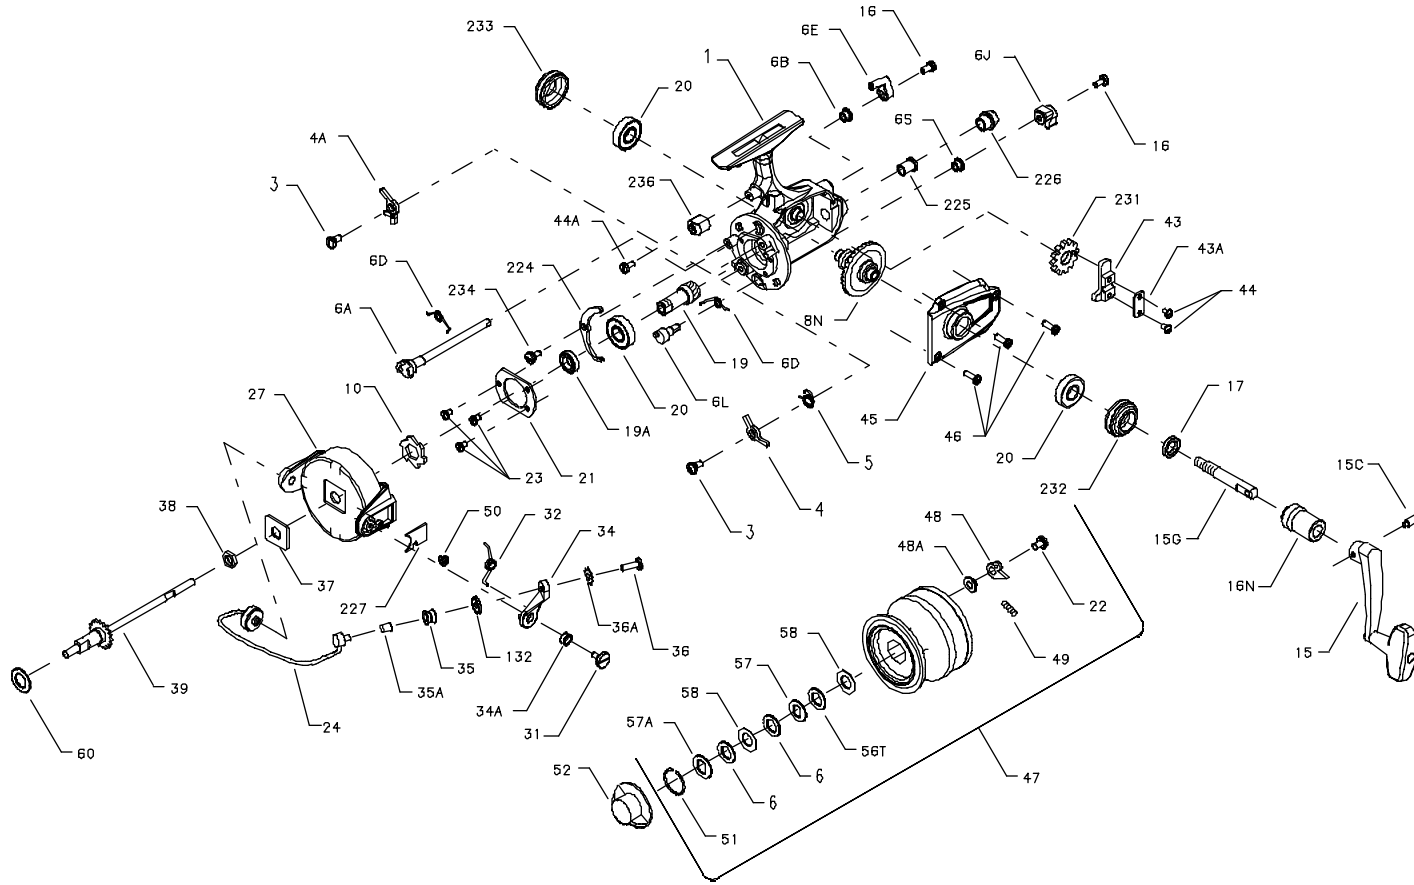

PARTS LIST FOR MODELS 7500SS AND 8500SS

KEY NO.	PART NO.	DESCRIPTION
1	001 7500	Housing
	001 8500	Housing
3	003 750	Dog Screw (2 req.)
4	004 750	Dog
4A	004A750	Silent Dog
5	005 704	Click Dog Spring
6	006 060	Drag Washer HT-100 (2 req.)