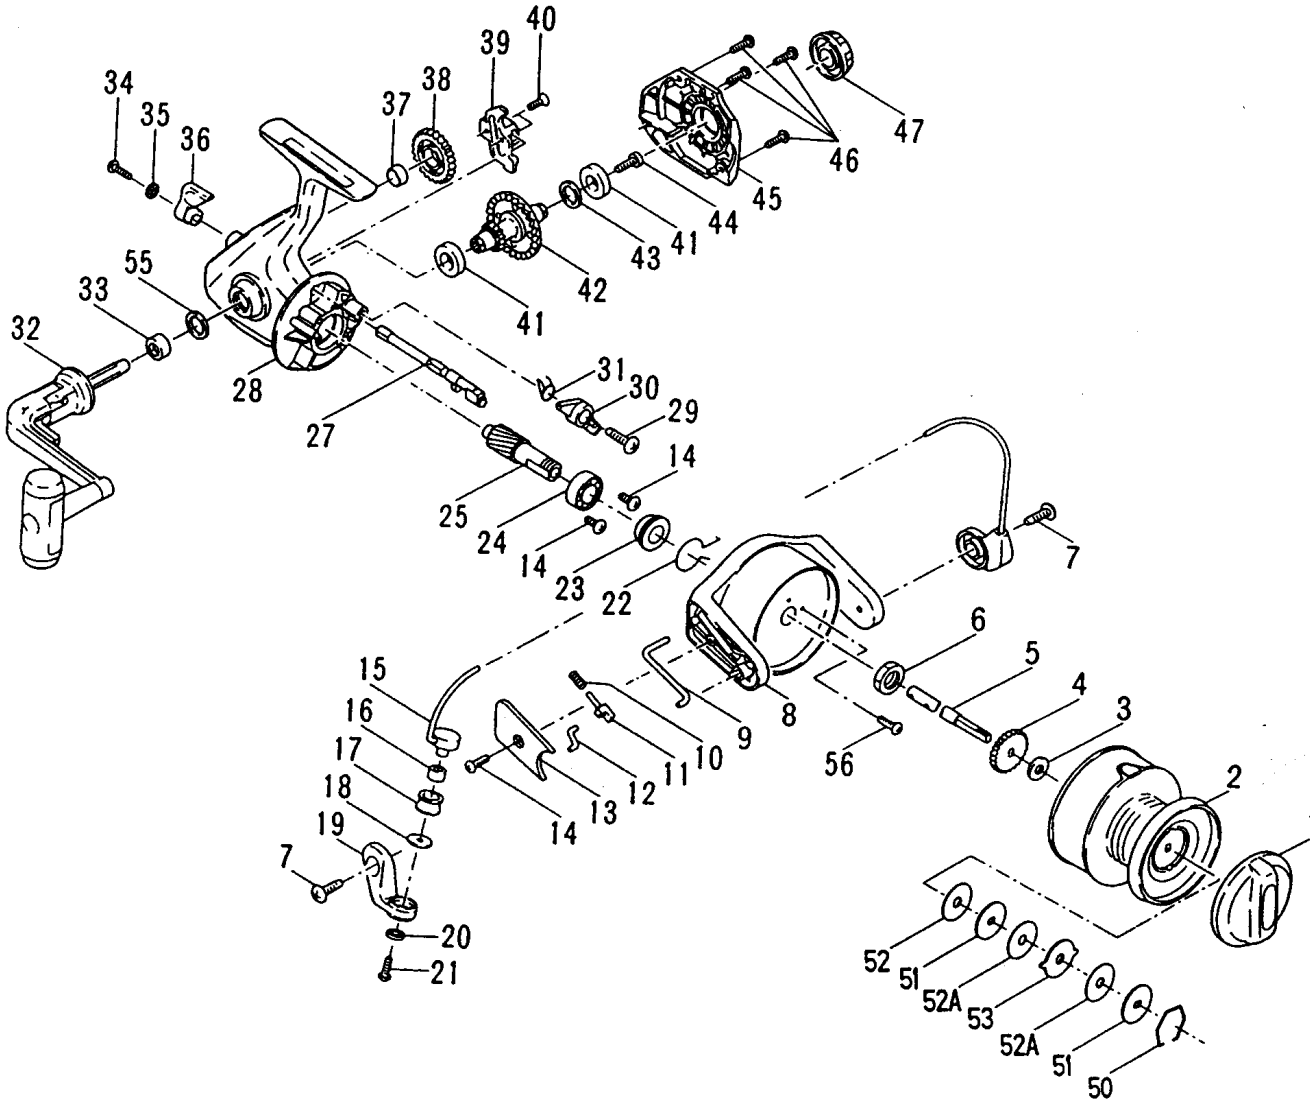

PARTS LIST FOR MODEL 6000

| KEY NO. | PART NO. | DESCRIPTION |
|---------|----------|-----------------------------|
| 1 | 052 6000 | Drag Knob Asm. with Spring |
| 2 | 047 6000 | Spool Assembly |
| 3 | 060 6000 | Thrust Washer |
| 4 | 040B6000 | Click Ratchet |
| 5 | 039 6000 | Spool Shaft |
| 6 | 038 6000 | Rotor Nut |
| 7 | 031A3000 | Arm Screw (2) |
| 8 | 027 6000 | Rotor Cup |
| 9 | 028A6000 | Cam Lever |
| 10 | 034C6000 | Pivot Spring |
| 11 | 034B6000 | Pivot Shaft |
| 12 | 034A3000 | Pivot Arm |
| 13 | 027A6000 | Bail Pivot Cover |
| 14 | 022 875 | Screw (3) |
| 15 | 024 6000 | Bail Wire Assembly |
| 16 | 035A3000 | Line Roller Bushing |
| 17 | 035 6000 | Line Roller |
| 18 | 132 3000 | Roller Washer |
| 19 | 034 3000 | Bail Arm |
| 20 | 022A875 | Washer |
| 21 | 036 1000 | Bail Stud Screw |
| 22 | 230 6000 | Silent Dog Spring |
| 23 | 019A6000 | Pinion Spacer |
| 24 | 020 6000 | Ball Bearing |
| 25 | 019 6000 | Pinion Gear |
| 27 | 006A6000 | Eccentric Shaft |
| 28 | 001 6000 | Housing |
| 29 | 003 6000 | Dog Mounting Screw |
| 30 | 004 6000 | Anti-Reverse Dog |
| 31 | 004A6000 | Dog Spring |
| 32 | 015 6000 | Handle Assembly |
| 33 | 015A6000 | Handle Spacer |
| 34 | 006F3000 | Eccentric Lever Mtg. Screw |
| 35 | 006G3000 | Thrust Washer |
| 36 | 006E3000 | Eccentric Lever |
| 37 | 231A3000 | Crosswind Gear Bushing |
| 38 | 231 6000 | Crosswind Gear |
| 39 | 043 6000 | Crosswind Gear Block |
| 40 | 044 1500 | Screw (2) |
| 41 | 002A6000 | Cover & Housing Bushing (2) |
| 42 | 008 6000 | Main Gear |
| 43 | 008A6000 | Main Gear Shim |
| 44 | 009A3000 | Standard Driver Screw |
| 45 | 045 6000 | Housing Cover |
| 46 | 046 1000 | Cover Screw (4) |
| 47 | 233 3000 | Bearing Cover |
| **48 | 048 4000 | Spool Click Tongue |
| **49 | 022 1000 | Click Tongue Screw |
| 50 | 051 6000 | Drag Retaining Ring |
| 51 | 057 6000 | Keyed Drag Washer (2) |
| 52 | 006 6000 | Teflon Drag Washer (1) |
| 52A | 006 7000 | Drag Washer HT-100 (2) |
| 53 | 058 6000 | Ear Drag Washer (1) |
| **54 | 040C4000 | Click Washer |
| 55 | 017 6000 | Handle Washer |
| 56 | 305 875 | Rotor Nut Locking Screw |