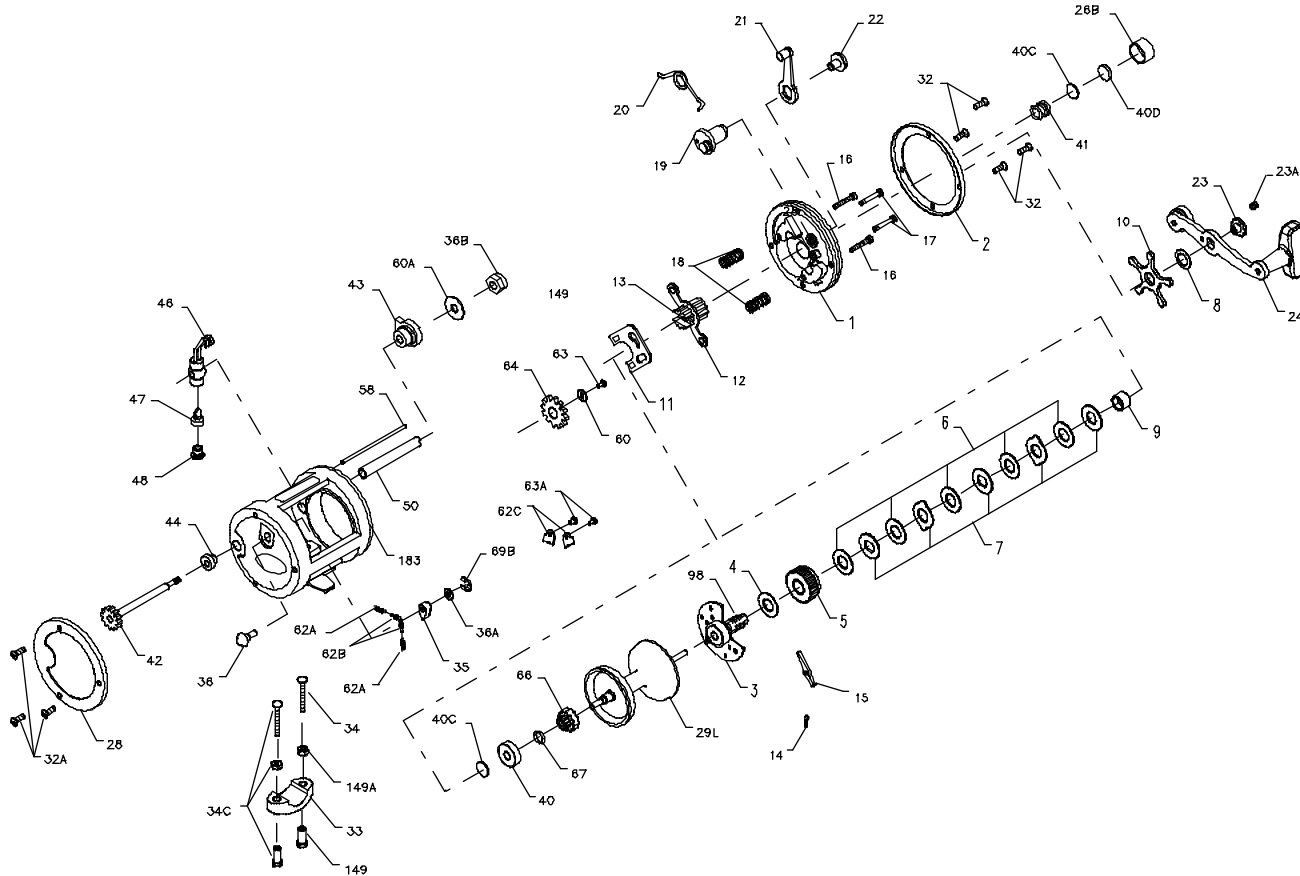

MODEL 320GT2

PARTS LIST FOR MODEL 320GT2

KEY NO.	PART NO.	DESCRIPTION
1	001 320	Right Side Plate
2	002 320	Right Side Ring
3	003 320	Bridge assembly
4	004 349	Fiber Washer
5	005 320	Main Gear

KEY NO.	PART NO.	DESCRIPTION
6	006 320	Friction Drag Washer (5 req.)
7	007C970	Metal Drag Washer (Set of 5)
8	008 349	Tension Spring
9	009 320	Spacing Sleeve
10	010 349	Star Drag
11	011 320	Eccentric Jack
12	012 155	Pinion Yoke
13	013 320	Pinion Gear
14	014 330	Dog Spring
15	015 320	Dog
16	016 113H	Lower Bridge Screw (2 req.)
17	017 113H	Upper Bridge Screw (2 req.)
18	018 060	Clutch Spring (2 req.)
19	019 320	Eccentric Cam
20	020 155	Eccentric Spring
21	021 285	Eccentric Lever Assembly
22	022 060	Eccentric Screw
23	023 114	Handle Assembly Screw
23A	110 060	Handle Lock Screw
24	024 320	Handle Assembly
26B	026B320	Spool Tension Control Cap
28	028 320GT2	Left Side Ring
29L	029L320	Aluminum Spool
32	032 017	Side Plate Screw (4 req.)
32A	110 050	Frame Screw (3 req.)
33	033 113	Rod Clamp
	*033R200	Ringed Rod Clamp (Optional)
34	034 045	Clamp Screw Only
34C	034C045	Clamp Screw w/Nuts
35	035 310N	Click Tongue
36	036 320	Click Button
36A	036A40	Click Button Washer
36B	036 700	Worm Shaft Nut
40	040 320	Ball Bearing
40C	040C320	Metal Thrust Washer (2 req.)
40D	040D320	Rubber Thrust Washer
41	041 330	Right Side Thrust Spring
42	042 320N	Worm
43	043 320	Right Side Worm Bearing
44	044 320	Left Side Worm Bearing
46	046 320N	Line Guide Carriage
47	047 320	Pawl
48	048 330N	Pawl Cover Screw
50	050 320	Worm Shield
58	058 320	Line Guide Post
60	060 320	Idler Gear Washer
60A	060 320	Idler Gear Washer
62A	062 545	Click Spring (2 req.)
62B	062B310	Click Pin (2 req.)
62C	062C321LH	Click Spring Cover (2 req.)
63	063 500S	Idler Gear Screw
63A	063 500S	Click Spring Screw (2 req.)
64	064 320	Idler Gear
66	066 320	Spool Gear Click Ratchet
67	067 009	Spool Gear Lock Ring
69B	069B600	Retaining Ring (Click Button)
98	098 320	Gear Sleeve
149	149 045	Clamp Nut Only
149A	149 200	Hex Nut Only
183	183 320GT2	Frame