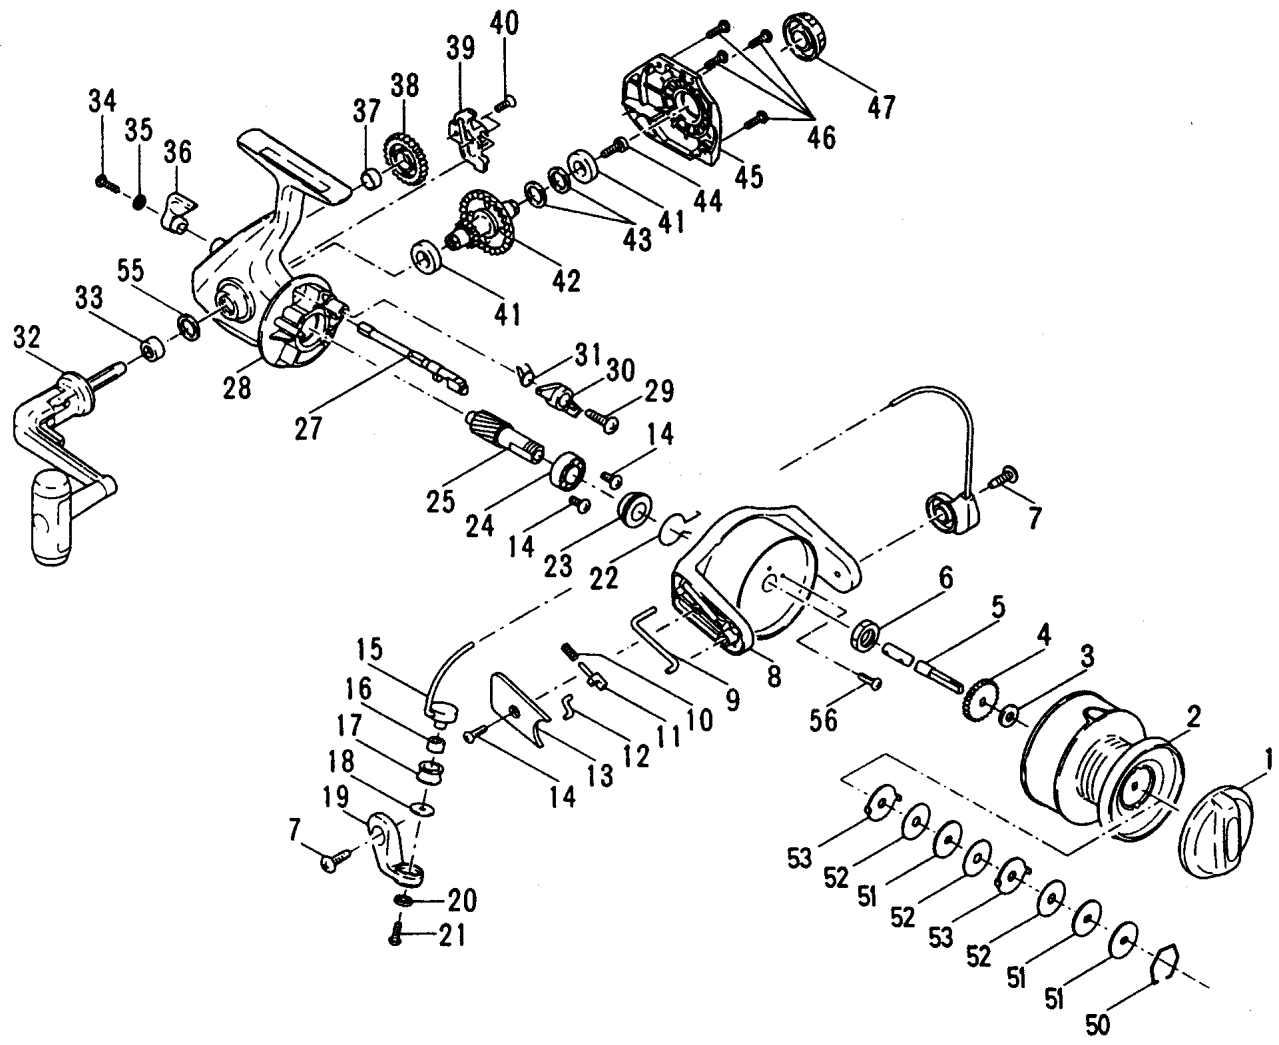

MODEL 3000

PARTS LIST FOR MODEL 3000

KEY NO.	PART NO.	DESCRIPTION
1	052 3000	Drag Knob ASM. w/Spring
2	047 3000	Spool Assembly
3	060 3000	Thrust Washer
4	040B3000	Click Ratchet
5	039 3000	Spool Shaft
6	038 3000	Rotor Nut
7	031A3000	Arm Screw (2)
8	027 3000	Rotor Cup
9	028A3000	Cam Lever
10	034C3000	Pivot Spring
11	034B1000	Pivot Shaft
12	034A3000	Pivot Arm
13	027A3000	Bail Pivot Cover
14	022 875	Screw (3)
15	024 3000	Bail Wire Assembly
16	035A3000	Line Roller Bushing
17	035 3000	Line Roller
18	132 3000	Roller Washer
19	034 3000	Bail Arm
20	022A875	Washer
21	036 1000	Bail Stud Screw
22	230 3000	Silent Dog Spring
23	019A3000	Pinion Spacer
24	020 3000	Ball Bearing
25	019 3000	Pinion Gear
27	006A3000	Eccentric Shaft
28	001 3000	Housing
29	003 3000	Dog Mounting Screw
30	004 3000	Anti-Reverse Dog
31	004A3000	Dog Spring
32	015 3000	Handle Assembly
33	015A3000	Handle Spacer
34	006F3000	Ecc. Lever Mtg. Screw
35	006G3000	Thrust Washer
36	006E3000	Eccentric Lever
37	231A3000	Crosswind Gear Bushing
38	231 3000	Crosswind Gear
39	043 3000	Crosswind Gear Block
40	044 1500	Screw
41	002A2000	Cover & HSG Bushing (2)
42	008 3000	Main Gear
43	008A3000	Main Gear Shim
44	009A3000	Standard Drive Screw
45	045 3000	Housing Cover
46	046 1000	Cover Screw (4)
47	233 3000	Bearing Cover
**48	048 2000	Spool Click Tongue
**49	022 1000	Click Tongue Screw
50	051 3000	Drag Retaining Ring
51	057 3000	Keyed Drag Washer (3)
52	006 3000	Teflon Drag Washer (3)
53	058 3000	Ear Drag Washer (2)
**54	040C4000	Washer
55	017 4000	Handle Washer
56	305 875	Rotor Nut Locking Screw

**Not Shown