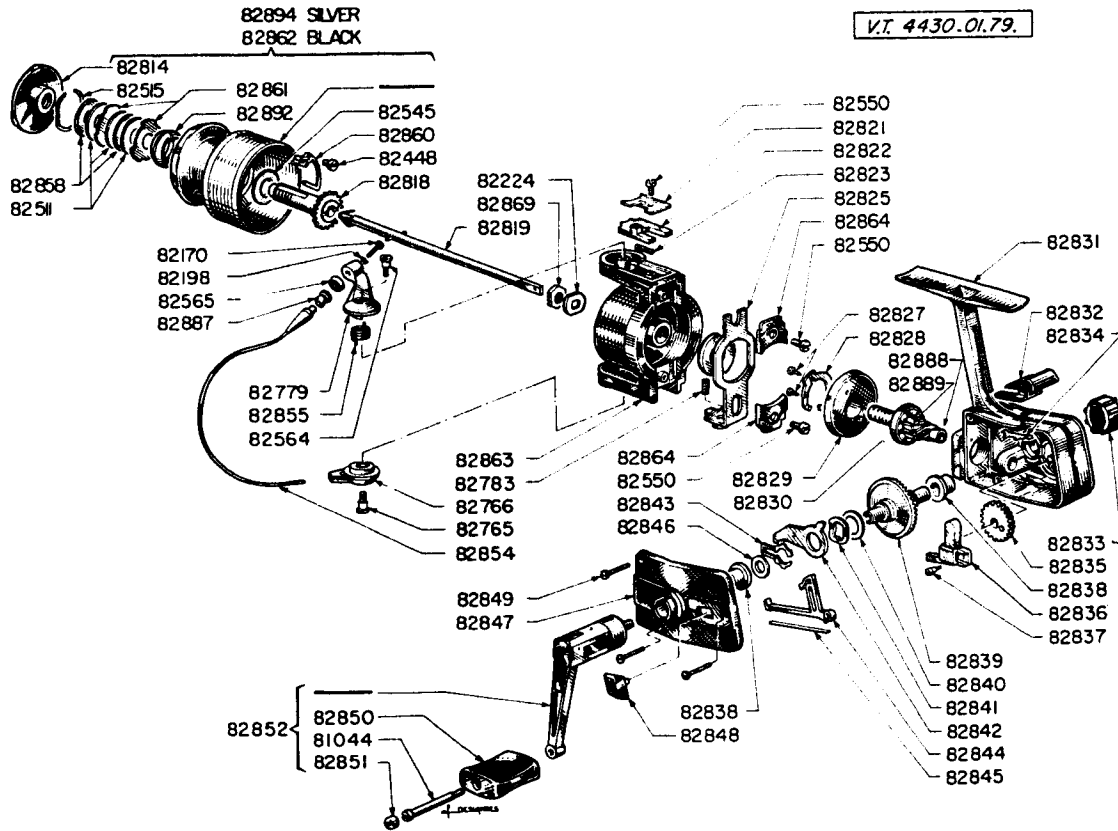

4430

CODE NO.	DESCRIPTION	SUGGESTED RETAIL	CODE NO.	DESCRIPTION	SUGGESTED RETAIL
81044	Handle Knob Screw	.60	82838	Handle Bushing	.45
82170	Line Guide Screw	.40	82839	Drive Gear	5.60
82198	Bail Wire Lock Washer	.25	82840	Teflon Washer	1.00
82448	Click Screw	.60	82841	Undulating Washer	.30
82511	Teflon Drag Washer	.65	82842	Anti Reverse Click	.50
82515	Drag Lock Clip	.65	82843	Click Brake	.40
82545	Teflon Drag Washer	.65	82844	Anti Reverse Click	.45
82550	Counterweight Screw	.60	82845	Click Spring	.25
82564	Bail Screw	.85	82846	Shims To Adjust Drive Gear	.65
82565	Line Guide Race	.65	82847	Cover Plate	6.50
82765	Bail Screw	.85	82848	Click Button	.50
82766	Bail Spring Casing	2.20	82849	Cover Plate Screw	.25
82779	Bail Wire Mount	2.85	82850	Handle Knob	.45
82783	Bail Trip Spring	.60	82851	Handle Knob Lube Port	.25
82814	Drag Adjusting Knob	1.00	82852	Handle Complete	5.00
82817	Click Screw	.30	82854	Bail Wire	4.00
82818	Spindle	.40	82855	Bail Spring	.40
82819	Axle	3.85	82858	Brake Washer	.30
82820	Click Screw	.45	82860	Click Spring	.40
82821	Side Plate	.60	82861	Drag Washer	.30
82822	Bail Bumper	.30	82862	Spool Complete	10.40
82823	Bumper Spring	.20	82863	Rotating Head	7.30
82824	Rotating Head	2.75	82864	Bail Trip Cover	.30
82825	Bail Trip	1.85	82887	Line Guide	1.20
82826	Bail Trip Cover	.45	82888	Pinion Gear	3.20
82827	Brake Drum Screw	.30	82889	Anti Reverse Ratchet	1.20
82828	Anti Inertia Brake	1.00	82892	Brake Spring	.90
82829	Release Plate	.45	82893	Rotating Head Washer	.25
82830	Ball Bearing	12.20	82894	Spool Complete Silver	10.40
82831	Housing	10.60	83047	Hex Nut Washer	.30
82832	Anti Reverse Button	.45	83048	Hex Nut	.60
82833	Handle Shaft Cover	.45	83049	Rotating Head Counterweight	2.10
82834	Anti Reverse Button Spring	.45			
82835	Cross Wind Gear	1.20			
82836	Oscillation Slide	.90			
82837	Oscillation Slide Screw	.30			