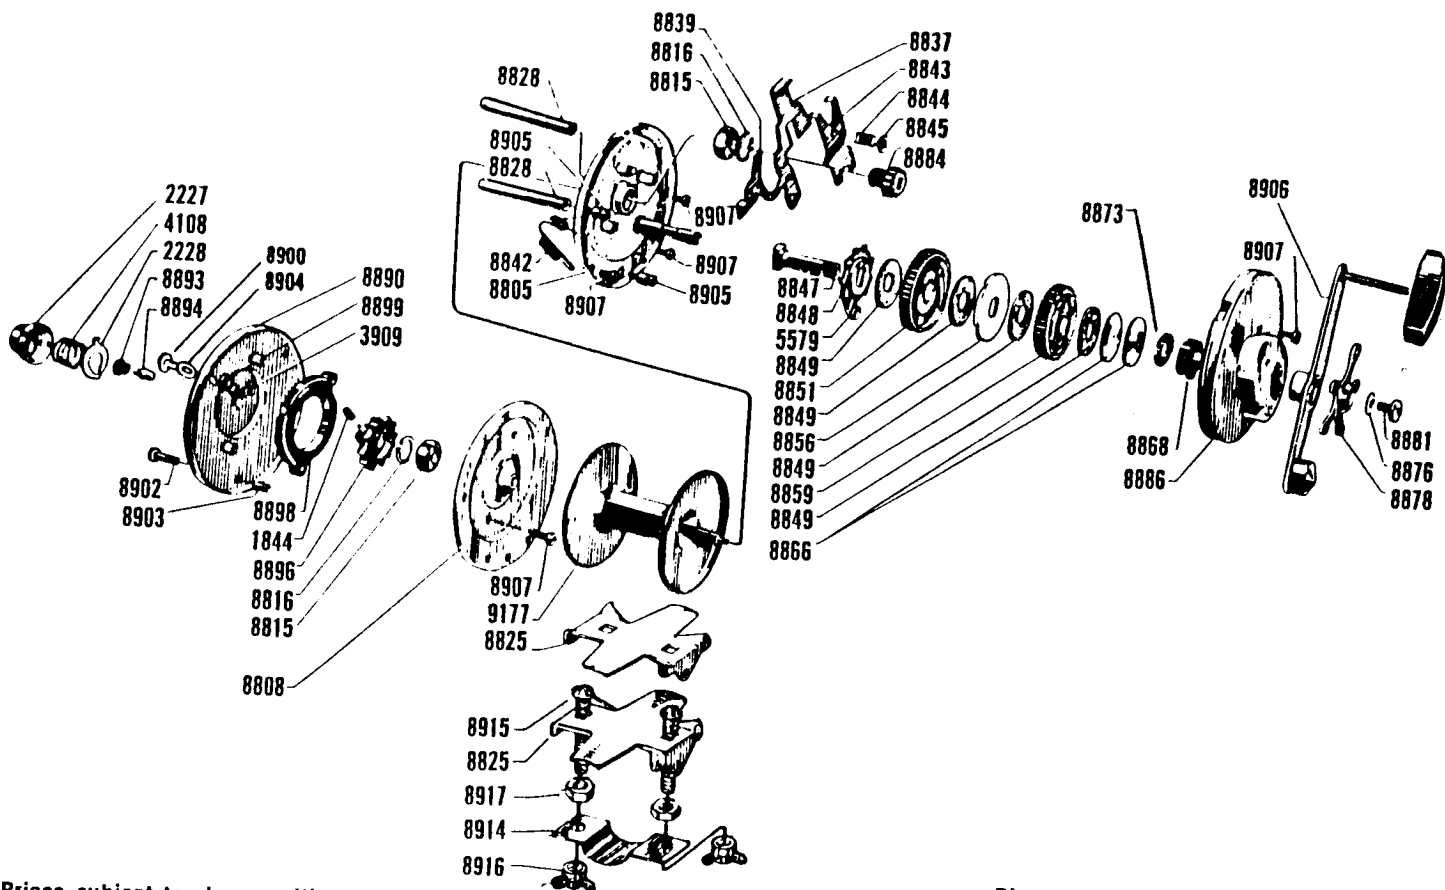

Garcia

AMBASSADEUR 8000

Prices subject to change without notice

Please specify both reel model and part numbers when ordering.

No.	Part Name	Price
1844A	Brake Block, Small	(each) .10
1844B	Brake Block, Medium	(each) .10
1844C	Brake Block, Large	(each) .10
2227	Left Spool Cap	1.45
2228	Spool Cap Lock	.10
3909	Click Pawl "C" Lock	.10
4108	Spool Cap Spring	.10
5579	Anti Reverse Dog	.65
8805	Right Frame Plate	7.25
8808	Left Frame Plate	5.85
8815	Spool Shaft Bearing	(each) 1.20
8816	Spool Bearing Lock	(each) .10
8825	Reel Foot	6.20
8828	Frame Post	(each) .75
8837	Free Spool Press Arm	1.75
8839	Free Spool Clutch	.60
8842	Clutch Spring	.50
8843	Pinion Yoke	.50

No.	Part Name	Price
8844	Pinion Yoke Spring	.10
8845	Pinion Yoke Lock	.10
8847	Drive Shaft	1.60
8848	Ratchet Wheel	.20
8849	Drag Washer	(each) .20
8851	Drive Gear with Click Spring	3.75
8856	Click Plate	.75
8859	Transfer Gear	4.35
8866	Spring Washer	(each) .10
8868	Drive Shaft Bearing Casing	.20
8873	Drive Shaft Bearing	.60
8876	Friction Washer	.10
8878	Star Wheel	2.00
8881	Lock Nut Retaining Screw	.75
8884	Pinion Gear	2.60
8886	Right Side Plate	4.25
8890	Left Side Plate	4.50
8893	Spool Bearing Cushion	.25

No.	Part Name	Price
8894	Spool Bearing	.10
8896	Click Ratchet	.75
8898	Brake Drum	.50
8899	Click Pawl	.20
8900	Click Button	.50
8902	Side Plate Screw	(each) .20
8903	Screw Retaining Spring	(each) .10
8904	Click Button Plate	.10
8905	Post and Reel Foot Screw	(each) .10
8906	Handle	4.25
8907	Plate, Post & Reel Foot Screw	(each) .10
8914	Rod Clamp	2.00
8915	Rod Clamp Screw	(each) .35
8916	Rod Clamp Wing Nut	(each) .35
8917	Rod Clamp Lock Nut	(each) .20
9177	Spool Complete (with container)	20.00

PARTS AND SERVICE AVAILABLE AT THE FOLLOWING REGIONAL FACTORY REPAIR DEPOTS:

FACTORY SERVICE
RODS, REELS AND PARTS

THE GARCIA SERVICE DEPARTMENT
329 ALFRED AVENUE
TEANECK, NEW JERSEY 07666

THE CONOLON CORPORATION
1111 EAST McFADDEN STREET
SANTA ANA, CALIFORNIA 92705