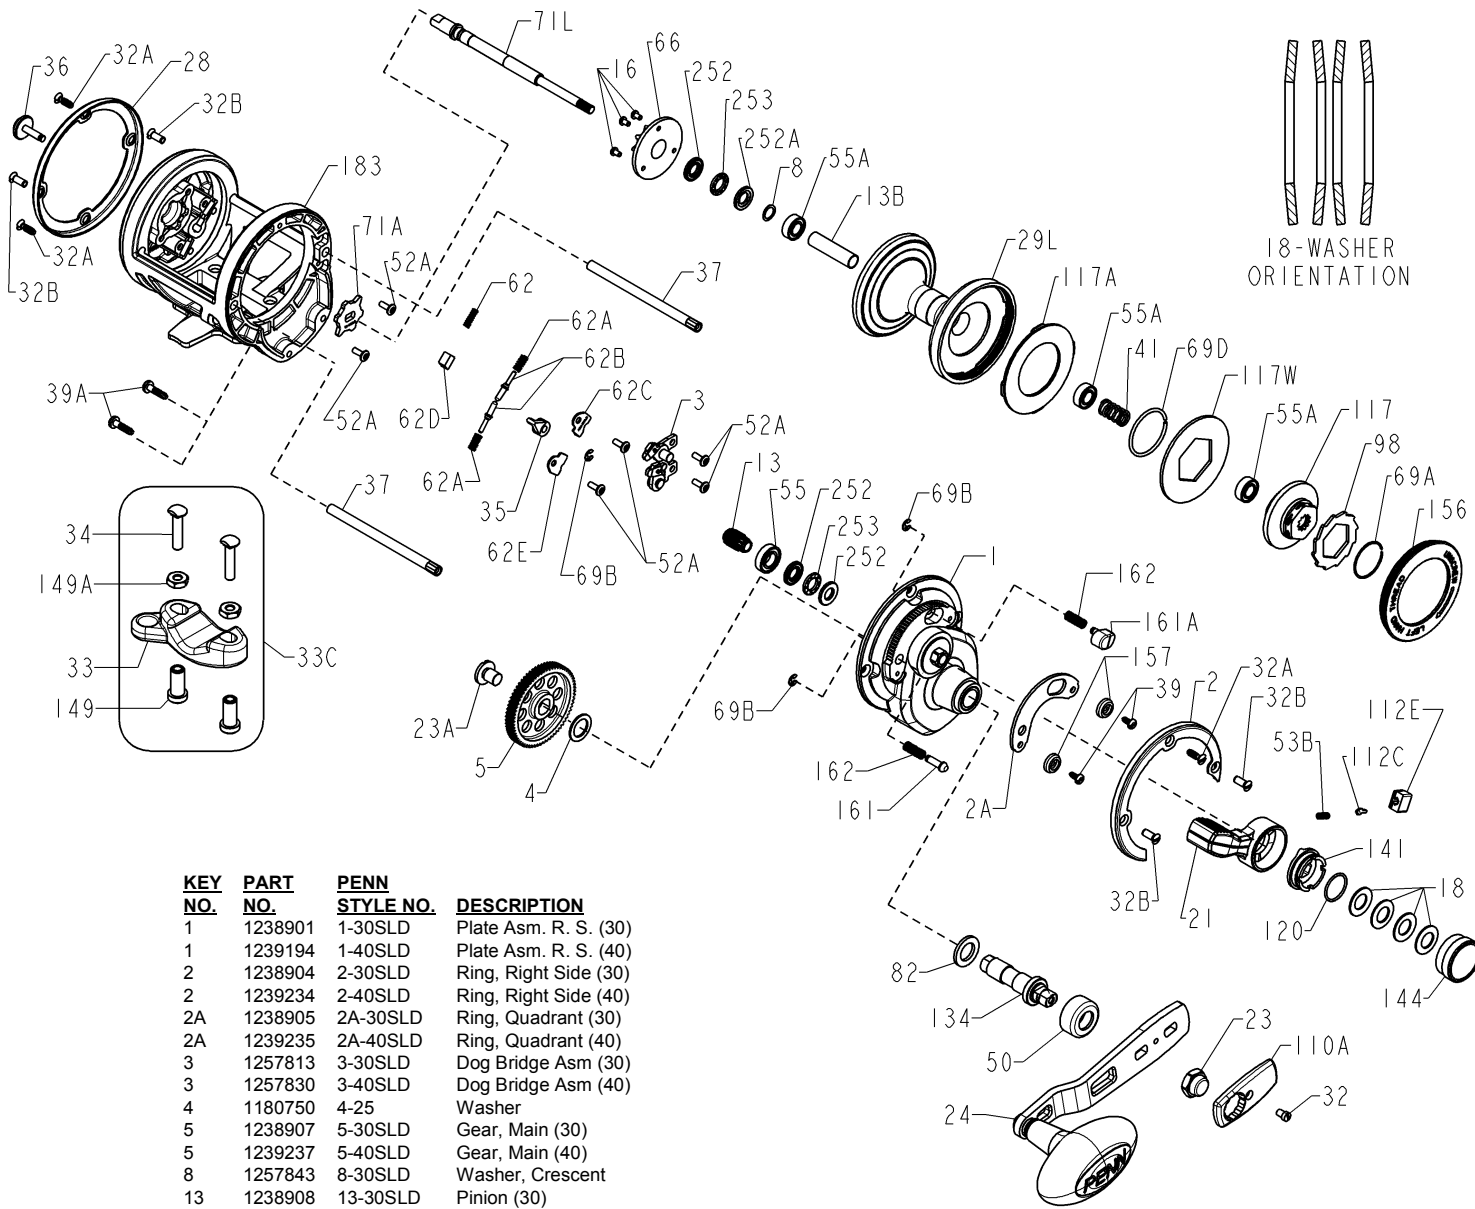

PARTS LIST FOR MODEL SQL30LD & SQL40LD

REELASM NO 1206093 & 1206094

KEY NO.	PART NO.	PENN STYLE NO.	DESCRIPTION
1	1238901	1-30SLD	Plate Asm. R. S. (30)
1	1239194	1-40SLD	Plate Asm. R. S. (40)
2	1238904	2-30SLD	Ring, Right Side (30)
2	1239234	2-40SLD	Ring, Right Side (40)
2A	1238905	2A-30SLD	Ring, Quadrant (30)
2A	1239235	2A-40SLD	Ring, Quadrant (40)
3	1257813	3-30SLD	Dog Bridge Asm (30)
3	1257830	3-40SLD	Dog Bridge Asm (40)
4	1180750	4-25	Washer
5	1238907	5-30SLD	Gear, Main (30)
5	1239237	5-40SLD	Gear, Main (40)
8	1257843	8-30SLD	Washer, Crescent
13	1238908	13-30SLD	Pinion (30)
13	1239238	13-40SLD	Pinion (40)
13B	1257816	13B-30SLD	Sleeve, Spindle
16	1181587	16-975LD	Screw (3 Req)
18	1238909	18-30SLD	Washer, Spring (30) (4 Req)
18	1239239	18-40SLD	Washer, Spring (40) (4 Req)