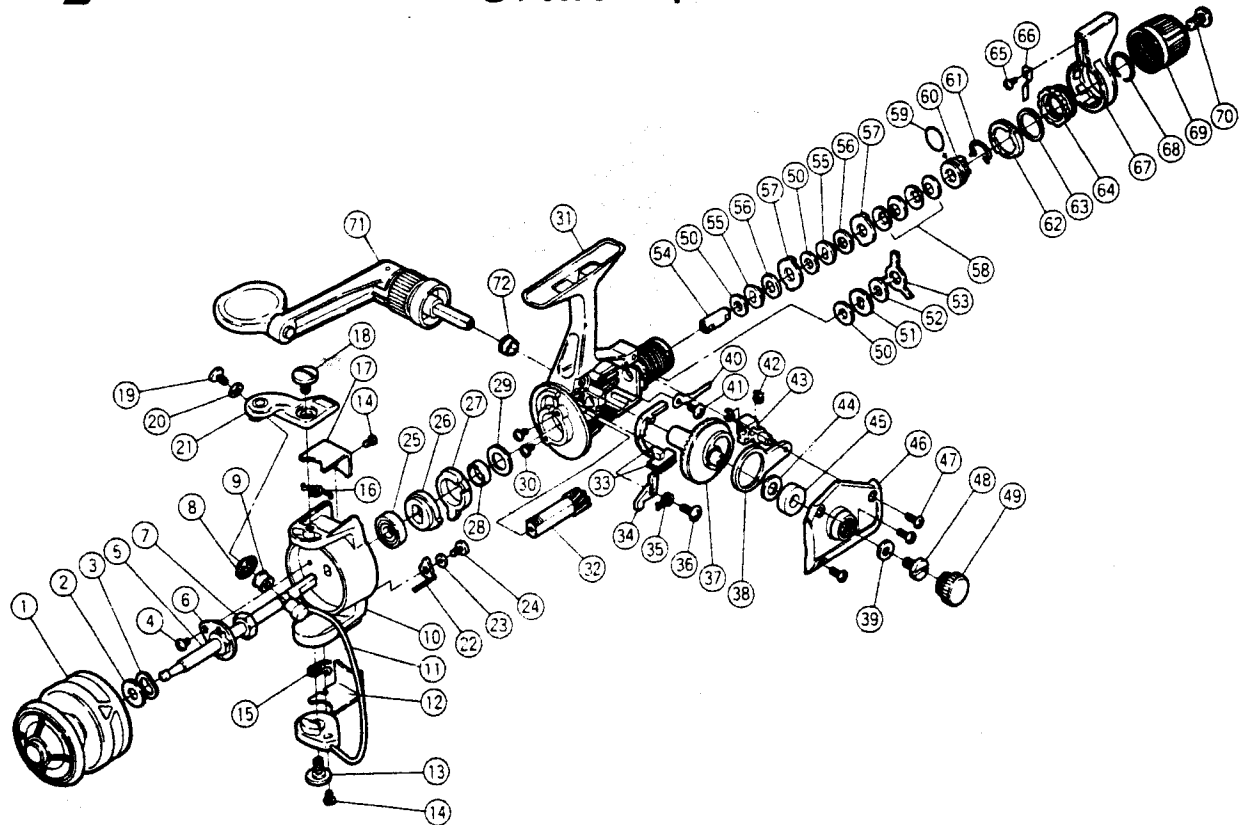

Magnumlite GT-X1100 Plus Exploded View

12

Magnumlite GT-X1100 Plus Parts List

No.	Code No.	Part Names	No.	Code No.	Part Names
1	6-0209 31211S	Spool Assembly	37	7-0408 26100S	Drive Gear
2	7-0217 26100S	Spool Washer	38	7-0410 26100S	Oscillating Arm
3	7-2101 06100S	Tension Spring	39	7-0725 05500S	Handle Lock Washer
4	7-0013 30410S	Nut Lock Screw	40	7-0122 32100S	Drag Click
5	6-0219 27101S	Main Shaft Assembly	41	7-0014 30220S	Drag Click Screw
6	7-0360 21000S	Rotor Nut Lock Plate	42	7-0525 26100S	"C" Lock
7	7-0311 26100S	Rotor Nut	43	7-0472 26100S	Oscillating Block
8	7-0423 29120S	Line Roller Washer	44	7-0446 01100S	Drive Gear Washer
9	7-0304 21100S	Line Roller	45	7-0617 26100S	Drive Gear Bushing A
10	7-0301 29120S	Rotor	46	7-0601 32100S	Side Cover
11	7-0302 26150S	Bail	47	7-0011 30710S	Side Cover Screw
12	7-0338 29120S	Bail Trip Cover	48	7-0710 05100S	Handle Lock Screw
13	7-0335 29120S	Bail Trip Cam Screw	49	7-0453 26120S	Handle Screw Cap
14	7-0013 30113S	Bail Trip Cover Screw	50	7-0139 26110S	Drag Washer "C ₁ "
15	7-0337 19300S	Lever Spring	51	7-0113 26100S	Click Gear
16	7-0310 24500S	Bail Spring	52	7-0139 26101S	Drag Washer "C ₂ "
17	7-0307 29120S	Bail Spring Cover	53	7-0159 32100S	Eared Washer "BF"
18	7-0306 29120S	Bail Arm Screw	54	7-0112 32100S	Drag Shaft
19	7-0013 00920S	Line Roller Screw	55	7-0115 32100S	Key Washer "A"
20	7-0316 21100S	Lock Washer	56	7-0139 26100S	Drag Washer "C ₁ "
21	7-0303 21000S	Bail Arm	57	7-0116 32100S	Eared Washer "B"
22	7-0336 24500S	Bail Trip Lever	58	7-0145 32100S	Coned Disc Springs
23	7-0354 19300S	Trip Lever Spacer	59	7-0160 32100S	"O" Ring
24	7-0014 30210S	Trip Lever Screw	60	7-0110 32100S	Pressure Scrw
25	7-0402 19300S	Ball Bearing	61	7-0149 32100S	Hold Click Spring
26	7-0421 21000S	Anti-Reverse Ratchet	62	7-0155 32100S	Lever Click Gear
27	7-0522 32100S	Anti-Reverse Lock Out	63	7-0157 32100S	Fightin' Pressure Screw Washer
28	7-0428 32100S	Pinion Spacer	64	7-0156 32100S	Fightin' Pressure Screw
29	7-0514 28110S	Bushing Washer	65	7-0010 00110S	Fightin' Drag Click Screw
30	7-0011 30470S	Bearing Retainer Screw	66	7-0154 32100S	Fightin' Dra Click
31	7-0401 32100S	Body	67	7-0153 32100S	Fightin' Drag Lever
32	7-0407 32100S	Pinion Gear	68	7-0158 32100S	Lever Hold Spring
33	7-0404 32100S	Anti-Reverse Switch	69	7-0111 32100S	Drag Programmer
34	7-0427 32100S	Anti-Reverse Pawl	70	7-0013 40620S	Drag Programmer Screw
35	7-0422 24500S	Anti-Reverse Pawl Spring	71	6-0709 27100S	Handle Assembly
36	7-0013 30140S	Anti-Reverse Pawl Screw	72	7-0430 29050S	Drive Gear Bushing B