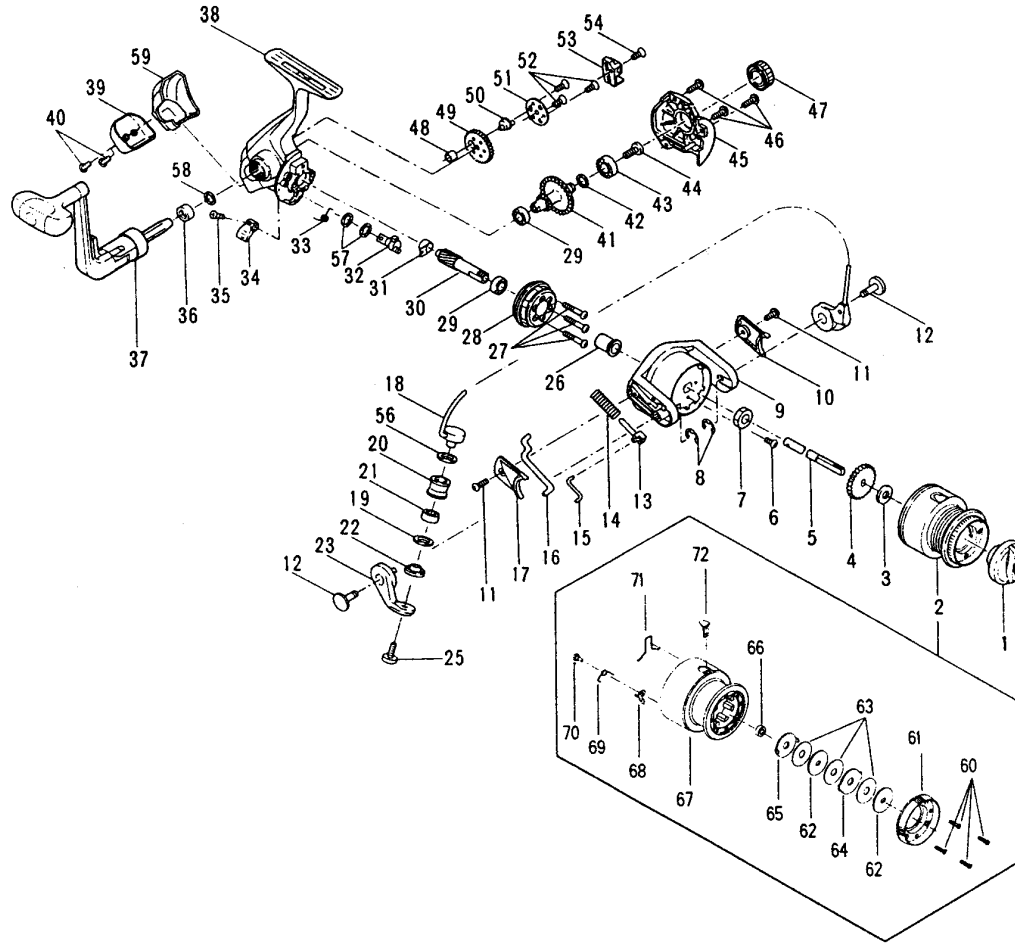

# MODEL PRION 900

KEY NO.	PART NO.	DESCRIPTION
1	052 900	Drag Knob Asm.
2	047 900	Spool Assembly
3	060 1000	Thrust Washer
4	040B1000	Click Ratchet
5	039 900	Spool Shaft
6	038A900	Rotor Nut Lock Screw
7	038 1000	Rotor Nut
8	037 900	E-Ring (2)
9	027 900	Rotor
10	227 900	Rotor Cover 'B'
11	050 1000	Cover Screw (2)
12	031A900	Trip Arm Screw (2)
13	034B1000	Pivot Shaft