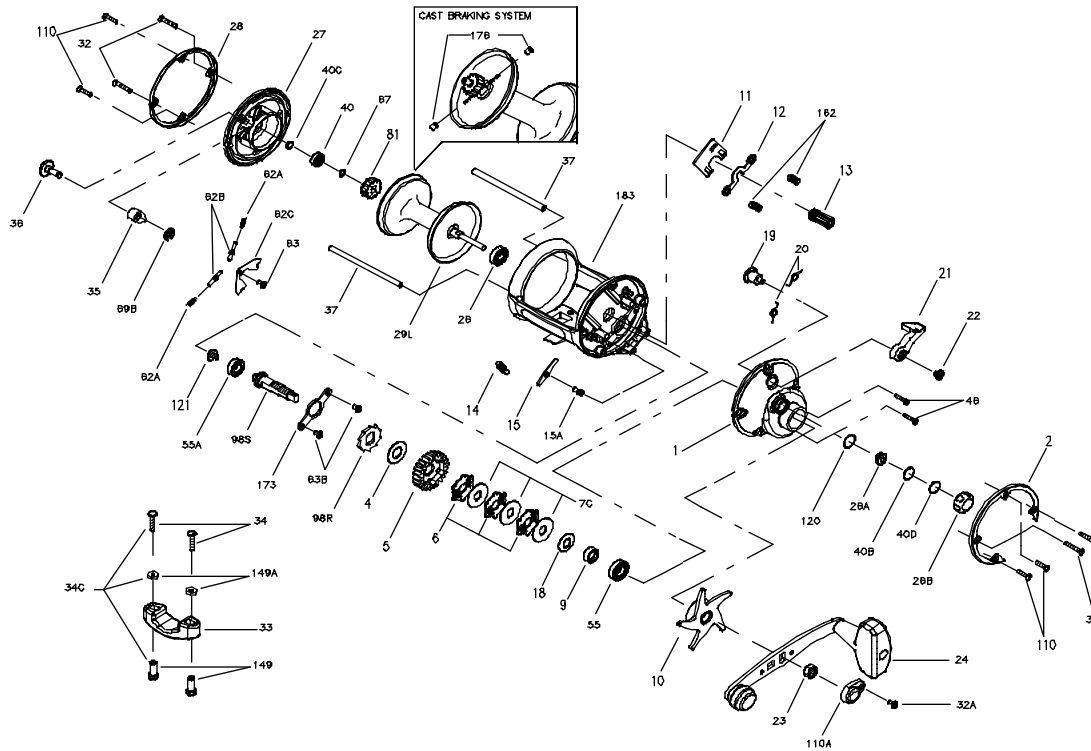

# PARTS LIST FOR MODELS 545GS AND 555GS

| KEY NO. | DESCRIPTION                   | PART NO.   |
|---------|-------------------------------|------------|
| 1       | Right Side Plate              | 001 555    |
| 2       | Right Side Ring               | 002 555    |
| 4       | Fiber Washer                  | 004 060    |
| 5       | Main Gear (545 only)          | 005 555MAG |
|         | Main Gear (555 only)          | 005N555    |
| 6       | Friction Drag Washer (3 req.) | 006 525MAG |
| 7C      | Metal Drag Washer (3 req.)    | 086 049L   |
| 9       | Spacing Sleeve                | 009 555    |

| KEY NO. | DESCRIPTION            | PART NO. |
|---------|------------------------|----------|
| 10      | Drag Star              | 010 555  |
| 11      | Eccentric Jack         | 011 555  |
| 12      | Pinion Yoke            | 012 555  |
| 13      | Pinion Gear (545 only) | 013 545  |
|         | Pinion Gear (555 only) | 013 555  |
| 14      | Dog Spring             | 014 330  |
| 15      | Dog                    | 015 340  |
| 15A     | Dog Pin                | 158N555  |
| 18      | Tension Spring Washer  | 018 505  |