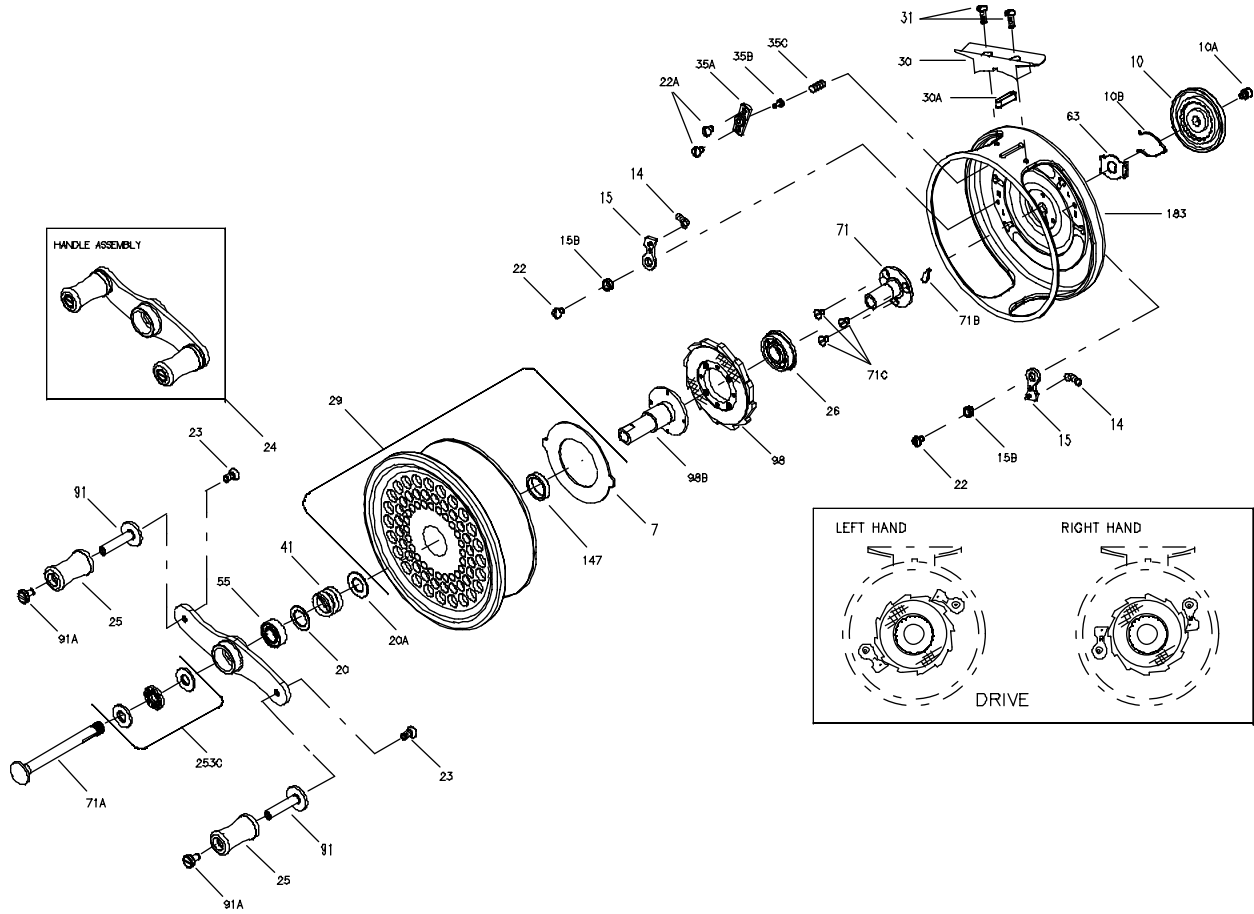

# PARTS LIST FOR MODEL 4GAR

KEY NO.	PART NO.	DESCRIPTION
7	007 4GAR	Metal Drag Washer
10	010N2.5FRG	Drag Knob
10A	010A2.5FR	Retaining Screw
10B	010B2.5FR	Detent Spring
14	014 500	Dog Coil Spring (2 req.)
15	015 4FR	Dog (2 req.)
15B	015B2.5FR	Dog Bushing (2 req.)
20	020 4FR	Spool Thrust Washer
20A	020 4GAR	Spool Thrust Washer
22	022 2.5FR	Dog Screw (2 req.)
22A	022 2.5FR	Click Housing Screw (2 req.)
23	023 2.5FR	Handle Post Screw (2 req.)
24	024 4GAR	Handle Assembly (Complete)
25	025 4FR	Handle Knob (2 req.)
26	026 2.5FR	Flange Bearing
29	029L4GAR	Spool Assembly
30	030 4FRG	Stand
30A	030A2.5FR	Stabilizer Bar
31	031 2.5FR	Stand Screw (2 req.)
35A	035A2.5FR	Click Housing
35B	035B2.5FR	Click Pin
35C	107 060	Click Pin Spring
41	041 4FR	Drag Coil Spring
55	055 012H	Ball Bearing (Outer)
63	063 2.5FR	Spring Retainer
71	071 4GAR	Spindle
71A	071A4GAR	Spindle Stud
71B	071B2.5FR	Spindle Lock Pin
71C	071C2.5FR	Spindle Screw (3 req.)
91	091 4FRG	Handle Post (2 req.)
91A	091A2.5FR	Handle Screw
98	098N4GAR	Drag Washer/Ratchet
98B	098B4GAR	Spindle Sleeve
147	147N320	Spool Bushing
183	183 4GAR	Frame
253C	253C4GAR	Thrust Bearing (Complete)