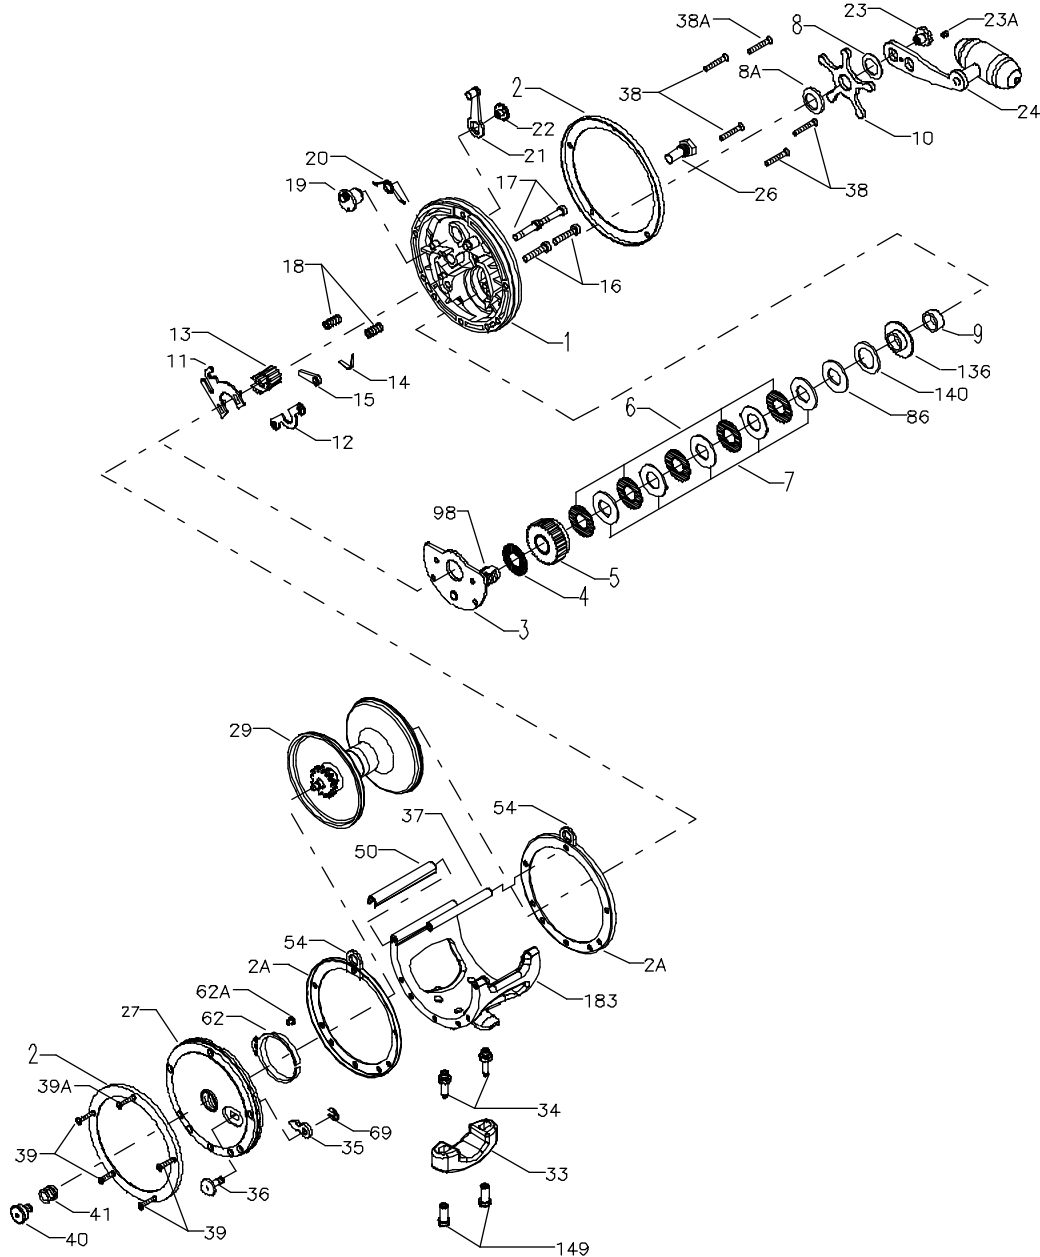

PARTS LIST FOR MODEL 114

KEY NO.	PART NO.	DESCRIPTION
1	001 114	Right Side Plate
2	002N114	Right Side Ring
2A	002 114I	Inner Ring
3	003 114	Bridge w/Sleeve
4	004 114	Fiber Washer
5	005 114	Main Gear
6	006 114	Drag Washer (5 req.)
7	007C114	Metal Drag Washer Set
8	008 114	Tension Spring
8A	008 115	Tension Spring
9	009N114	Spacing Sleeve
10	010 114	Star Drag Wheel
11	011 114	Eccentric Jack
12	012 114	Pinion Yoke
13	013 114	Pinion
14	014 114	Dog Spring
15	015 114	Dog
16	016 114	Lower Bridge Screw (2 req.)
17	017 114	Upper Bridge Screw (2 req.)
18	018 114	Clutch Spring (2 req.)
19	019 114	Eccentric
20	020 114	Eccentric Spring
21	021 114	Eccentric Lever
22	023 060	Eccentric Screw
23	023 116	Handle Screw
23A	110 060	Handle Lock Screw
24	024 057	Handle
26	026 114	R.S. Bearing
27	027 114	Left Side Plate
29	029L114	Spool
33	033 340	Rod Clamp
	*033R114	Ringed Rod Clamp (Optional)
34	034 975	Rod Clamp Screw (2 req.)
35	035 114	Click Tongue
36	036 114H	Click Button
37	037 114	Frame Post
38	038 114	R.S. Frame Screw (4 req.)
38A	039 012	R.S. Post Screw
39	039 114	L.S. Frame Screw (4 req.)
39A	032 021	L.S. Post Screw
40	040 114	Left Side Bearing
41	041 114	Bearing Spring
50	050 114HF	Frame Shield
54	054 114	Harness Lug (2 req.)
62	062 114	Click Spring
62A	063 209	Click Spring Screw
69	069B600	Retaining Ring
86	086 114L	Metal Drag Washer
98	098 114	Gear Sleeve
136	136 114	Pressure Plate Washer
140	140 114	Felt Washer
149	149 045	Rod Clamp Nut (2 req.)
183	183 114HF	Frame