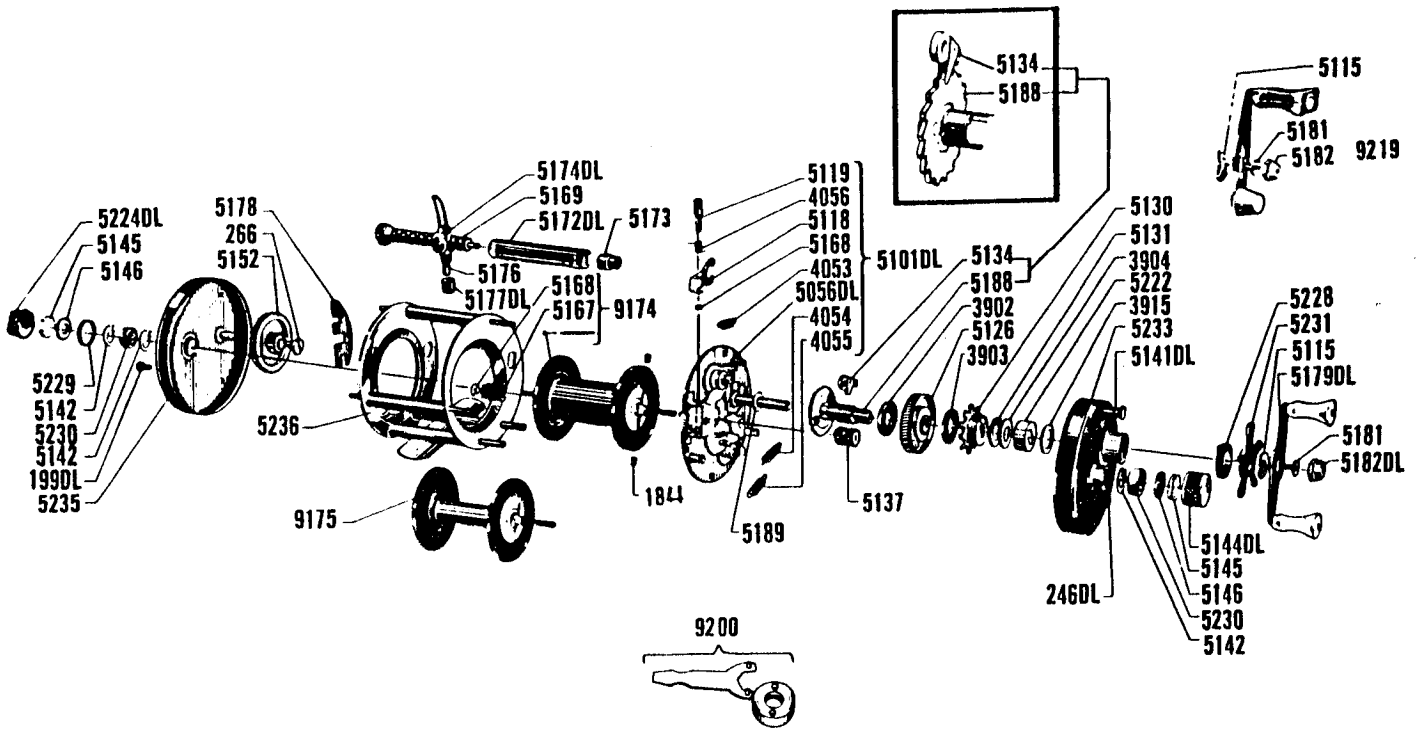

Garcia AMBASSADEUR 5000DL

Prices subject to change without notice

Please specify both reel model and part numbers when ordering.

No.	Part Name	Price	No.	Part Name	Price	No.	Part Name	Price
199DL	Pillar Screw	(each) .50	5130	Click Wheel	1.05	5181	Handle Retaining Screw	.10
246DL	Bridge Screw	(each) .50	5131	Spring Washer	.10	5182DL	Handle Lock Nut	.95
266	Cog Wheel Screw	.10	5134	Anti Reverse Dog	.65	5188	Drive Shaft with Ratchet Wheel	2.60
1844A	Brake Block, Small	(each) .10	5137	Right Pinion Gear	1.05	5189	Drive Shaft Shim	.10
1844B	Brake Block, Medium	(each) .10	5141DL	Side Plate Thumb Nut	(each) 1.15	5222	Drive Shaft Bearing	.35
1844C	Brake Block, Large	(each) .10	5142	Spool Bearing Lock	(each) .10	5224DL	Left Spool Cap	2.40
3902	Base Drag Washer	.10	5144DL	Right Spool Cap	2.50	5228	Drive Shaft Bearing Casing	.20
3903	Drag Washer	.10	5145	Spool Centering Shim	(each) .10	5229	"O" Ring	.25
3904	Drag Spacer	.10	5146	Felt Oil Retainer	(each) .10	5230	Spool Shaft Bearing	(each) 6.00
3915	Drag Shim	.10	5152	Cog Wheel	1.05	5231	Star Wheel	3.25
4053	Left Lock Arm Spring	.10	5167	Left Pinion Gear	.55	5233	Right Side Plate	9.85
4054	Right Lock Arm Spring	.10	5168	"C" Lock	.10	5235	Left Side Plate	6.60
4055	Press Arm Spring	.10	5169	Carriage Screw	2.10	5236	Frame Assembly (complete)	28.50
4056	Pinion Yoke Spring	.10	5172DL	Carriage Screw Guard	3.00	9174	(5238) Spool Complete, Small (with container)	10.00
5056DL	Brake Plate	8.50	5173	Carriage Screw Bearing	.10	9175	(5239) Spool Complete, Large (with container)	10.00
5101DL	Brake Plate Assembly	9.75	5174DL	Line Carriage	3.00	9200	Drag Conv. Kit for Miami Met. Derby	2.75
5115	Friction Washer	.10	5176	Line Carriage Pawl	.60	9210	Spool Container	.60
5118	Pinion Yoke	.50	5177DL	Line Carriage Nut	.95	9219	Handle, Single knob (Accessory)	2.75
5119	Pinion Yoke Shaft	.10	5178	Carriage Screw Lock Arm	.10			
5126	Drive Gear with Click Spring	1.60	5179DL	Handle	2.75			