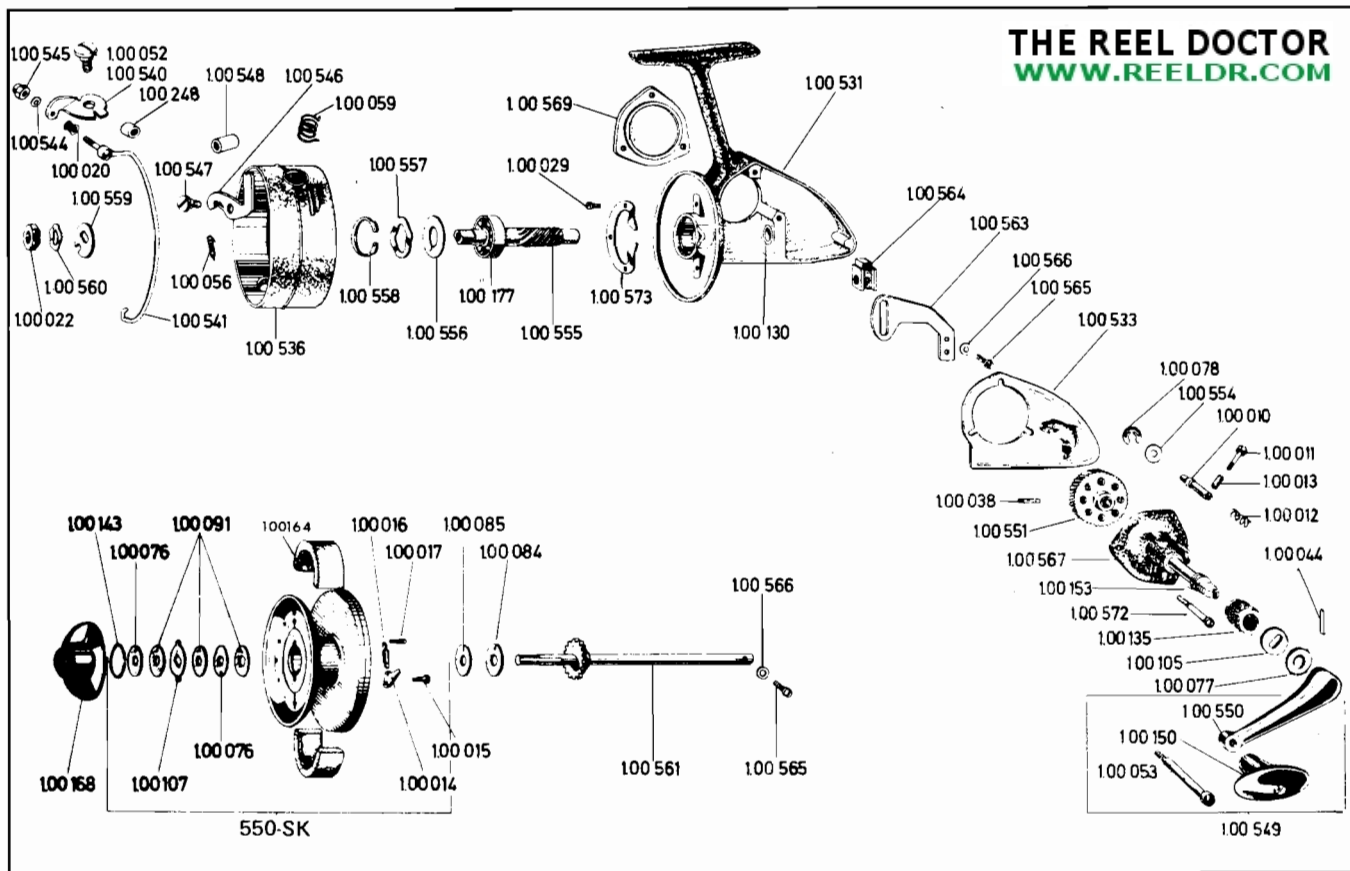

Quick

Corporation
of America

550

620 TERMINAL WAY • P. O. BOX 938 • COSTA MESA, CALIFORNIA 92627 • (714) 642-1163

IMPORTANT: AN "N" SERIES QUICK SPOOL WILL NOT FIT THIS REEL.