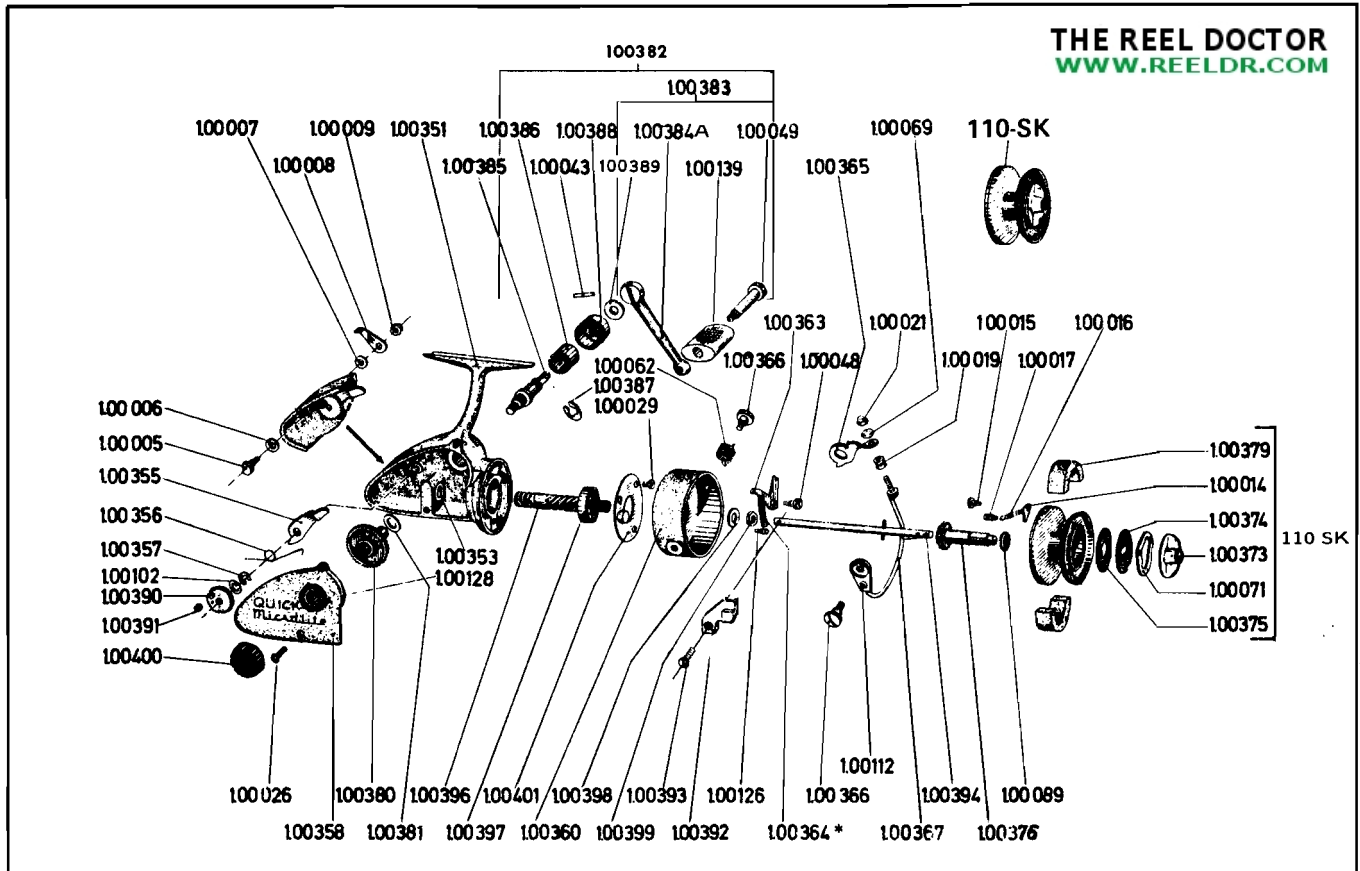

620 TERMINAL WAY • P. O. BOX 938 • COSTA MESA, CALIFORNIA 92627 • (714) 642-1163

IMPORTANT: AN "N" SERIES QUICK SPOOL WILL NOT FIT THIS REEL.