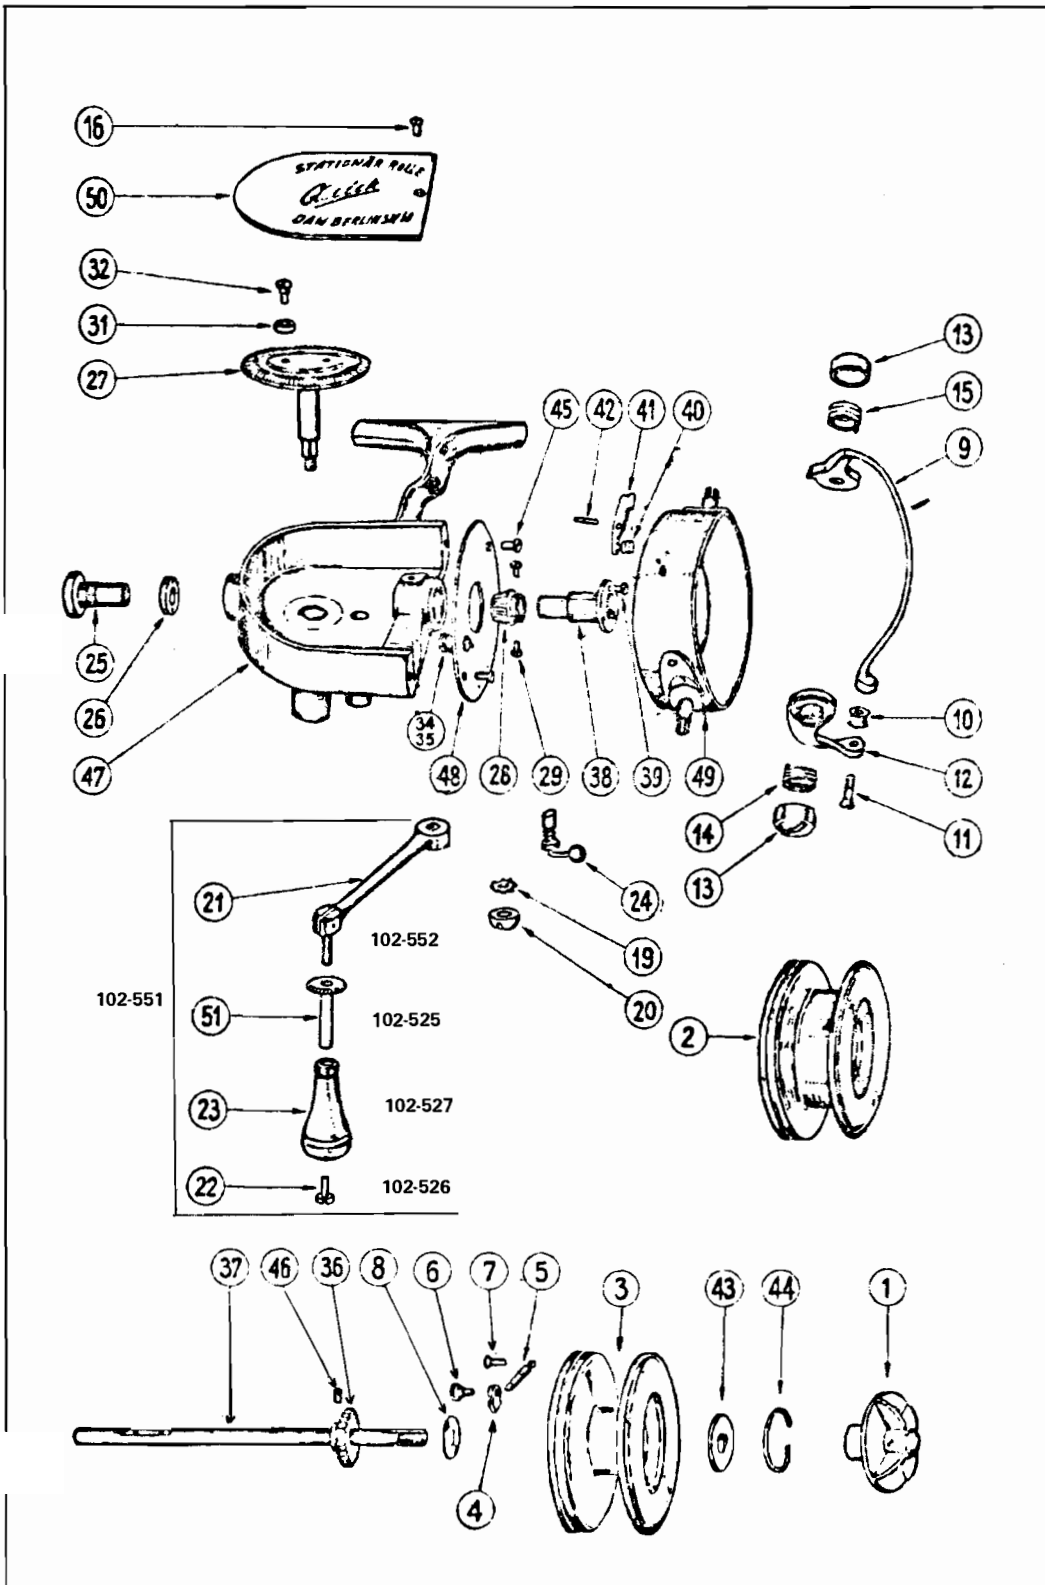

Quick

Corporation
of America

STANDARD QUICK

250

620 TERMINAL WAY • P. O. BOX 938 • COSTA MESA, CALIFORNIA 92627 • (714) 642-1163

PART NO.	DESCRIPTION
250/1	Brake nut
250/5	Spring
250/8	Washer
250/9	Bail
250/10	Line guide
250/11	Screw
250/12	Angle lever
250/13	Bail spring cover
250/14	Bail spring
250/15	Bail spring
250/16	Screw
250/19	Toothed washer
250/20	N/A-use 102-553 nut
250/21	N/A-use 102-552 crank arm
250/22	N/A-use 102-526 screw
250/23	N/A-use 102-527 handle grip
250/24	Anti reverse mechanism
250/25	Plug screw
250/26	Round nut
250/27	Drive gear
250/28	Pinion gear
250/29	Screw
250/31	Bushing
250/32	Bushing screw
250/34	Hexagon nut
250/35	Bail trip
250/36	Pin
250/38	Bushing
250/40	Spring
250/41	Trip lever
250/42	Pin
250/45	Screw
250/47	Housing
250/48	Line measurement gauge
250/49	Rotating head
250/50	Side plate cover
250/51	N/A-use 102-525 knob screw
250/54	Axle
102-551	Complete handle

CROSS OUTS NO LONGER AVAILABLE

THE REEL DOCTOR
WWW.REELDR.COM