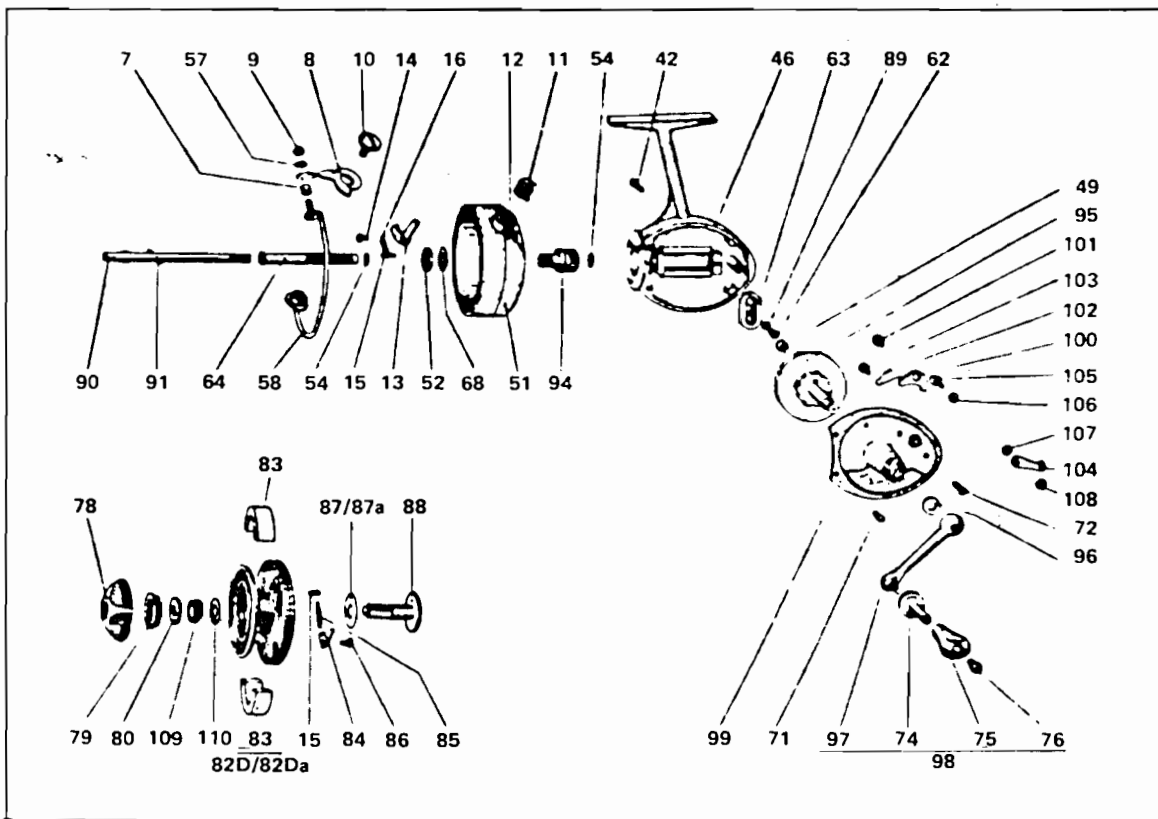

620 TERMINAL WAY • P. O. BOX 938 • COSTA MESA, CALIFORNIA 92627 • (714) 642-1163

THE REEL DOCTOR SPARE PARTS CATALOG AND PRICE LIST

WWW.REELDR.COM

FIG. NO.	PART NO.	DESCRIPTION	FIG. NO.	PART NO.	DESCRIPTION
7	100 018	Line guide	83	102 519	Cork ring
8	102 517	Offset level	84	100 014	Ratchet
9	100 021	Hexagon nut	85	100 016	Ratchet spring
10	100 047	Bearing screw	86	100 015	Rivet
11	100 060	Gear spring	87	100 086	Washer, metal
12	100 109	Rubber buffer	87A	100 087	Washer, Resitex
13	102 516	Trip lever	88	100 181	Brake spindle complete
14	100 048	Log screw for catch lever	89	102 532	Spring washer
15	100 017	Stop pin	90	102 529	Axle, complete
16	100 056	Spring	91	100 041	Pin for P/N 102 529
42	100 030	Screw for bearing bushing	94	102 528	Pinion
46	102 513	Housing	95	102 520	Drive gear
49	102 521	Sliding screw for bevel pin	96	102 522	Washer
51	102 515	Rotating head	97	102 524	Crank arm
52	100 024	Hexagon nut	98	102 523	Handle, complete
54	100 100	Washer	99	102 514	Side cover w anti reverse
57	100 069	Lock washer for pickup arm	100	100 003	Lever
58	100 816	Bail	101	100 004	Rivet for lever
62	102 531	Screw	102	100 001	Anti reverse spring
63	102 530	Slide	103	100 002	Rivet for spring
64	102 533	Bearing bushing	104	100 008	Anti reverse lever
68	100 070	Spring washer	105	100 005	Eccentric bolt
71	100 026	Cover screw	106	100 006	Washer
72	100 027	Cover screw, long	107	100 007	Spring washer
74	102 525	Knurled nut	108	100 009	Nut
75	102 527	Handle grip	109	100 058	Drag spring
76	102 526	Grip screw	110	100 088	Washer, Resitex
78	100 169	Drag nut		245 SK	
79	102 518	Safety bushing		...	
80	100 104	Tongue washer		100 515	Spool box, plastic